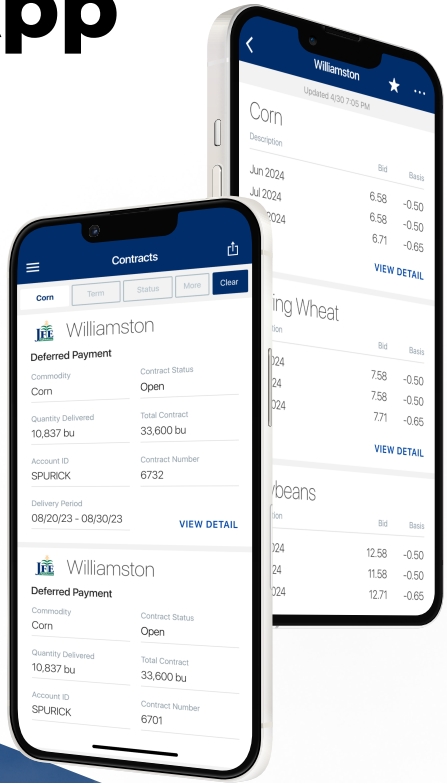

Get More Done with the Jorgensen Farm Elevator App

- Track actual yield with digitized real-time scale tickets
- See information pertinent to growers' revenue forecasting with Settlements
- Check the fulfillment and status of contracts
- Business information any time of the day, from anywhere

*(Plus, it's **free** for growers)*

POWERED BY **BUSHEL**

JORGENSEN FARM ELEVATOR LOGIN INSTRUCTIONS

Step 1: Install 'Jorgensen Farm Elevator' from the App or Play Store.

Step 2:

Select "Login"

Step 3:

Enter your phone number with area code