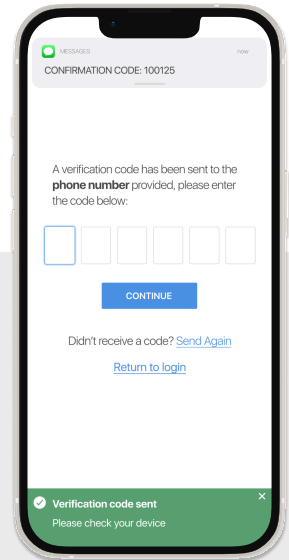

Get More Done with the Jorgensen Farm Elevator App

- Track actual yield with digitized real-time scale tickets
- See information pertinent to growers' revenue forecasting with Settlements
- Check the fulfillment and status of contracts
- Business information any time of the day, from anywhere

*(Plus, it's **free** for growers)*

POWERED BY **BUSHEL**

JORGENSEN FARM ELEVATOR LOGIN INSTRUCTIONS

Step 1: Install 'Jorgensen Farm Elevator' from the App or Play Store.

Step 2:

Select "Login"

Step 3:

Enter your phone number with area code

Step 4:

Enter the code from the text message

Login & Done!

When logging in with an Apple device, be sure to enable notifications for important information from your elevator.