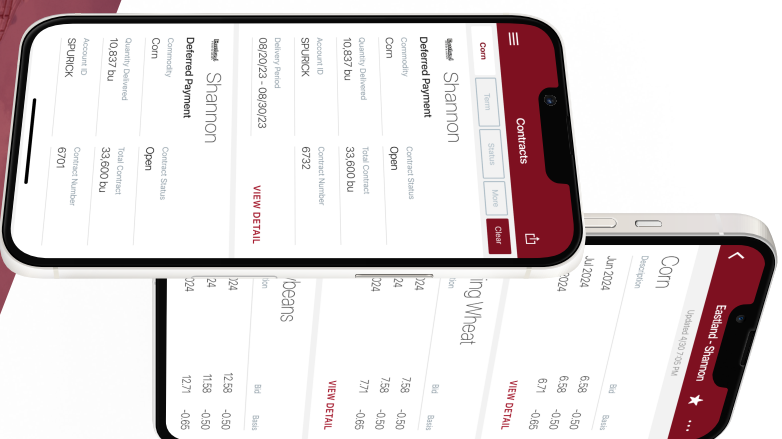

## Login & Done!

*When logging in with an Apple device, be sure to enable notifications for important information from your elevator.*

# Get More Done with the Eastland Feed and Grain Inc. App and Grain Inc. App

- Track actual yield with digitized real-time scale tickets
  - See information pertinent to growers' revenue forecasting with Settlements
  - Check the fulfillment and status of contracts
  - Business information any time of the day, from anywhere
- (Plus, it's **free** for growers)*