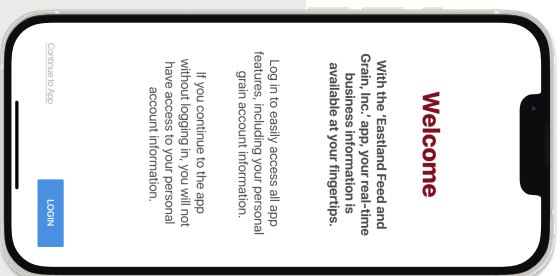

EASTLAND FEED AND GRAIN INC.

LOGIN INSTRUCTIONS

EASTLAND FEED AND GRAIN INC.

LOGIN INSTRUCTIONS

Step 1: Install 'Eastland Feed and Grain Inc.' from the App or Play Store.

Step 1: Install 'Eastland Feed and Grain Inc.' from the App or Play Store.

Step 2: Select "Login"

Step 3: Enter your phone

number with area code

Step 4: Enter the code

from the text message

Step 2: Select "Login"

Step 3: Enter your phone

number with area code

Step 4: Enter the code

from the text message

Login & Done!

When logging in with an Apple device, be sure to enable notifications for important information from your elevator.

Login & Done!

When logging in with an Apple device, be sure to enable notifications for important information from your elevator.