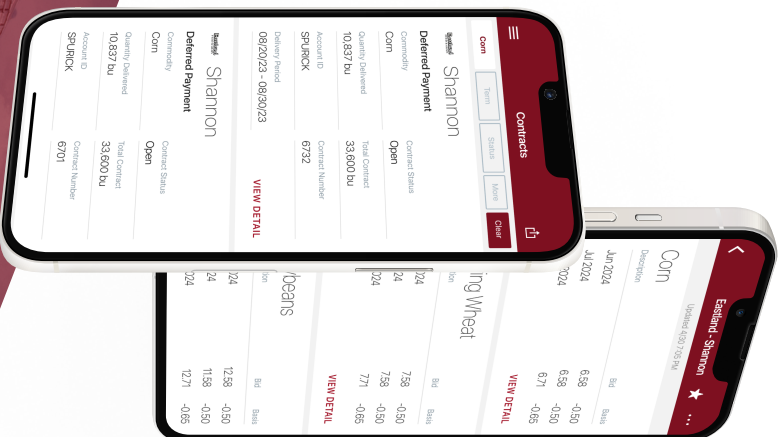

**Step 3:** Enter your phone

number with area code

**Step 4:** Enter the code

from the text message

**Step 2:** Select "Login"

**Step 3:** Enter your phone

number with area code

**Step 4:** Enter the code

## Login & Done!

*When logging in with an Apple device, be sure to enable notifications for important information from your elevator.*

# Get More Done with the Eastland Feed and Grain Inc. App and Grain Inc. App

- Track actual yield with digitized real-time scale tickets
  - See information pertinent to growers' revenue forecasting with Settlements
  - Check the fulfillment and status of contracts
  - Business information any time of the day, from anywhere
- (Plus, it's **free** for growers)*