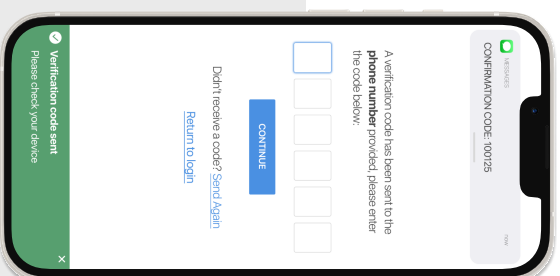

## LOGIN INSTRUCTIONS

**Step 1:** Install 'Eastland Feed and Grain Inc.' from the App or Play Store.

**Step 1:** Install 'Eastland Feed and Grain Inc.' from the App or Play Store.

**Step 2:** Select "Login"

**Step 3:** Enter your phone

number with area code

**Step 4:** Enter the code

from the text message

**Step 2:** Select "Login"

**Step 3:** Enter your phone

number with area code

**Step 4:** Enter the code

from the text message