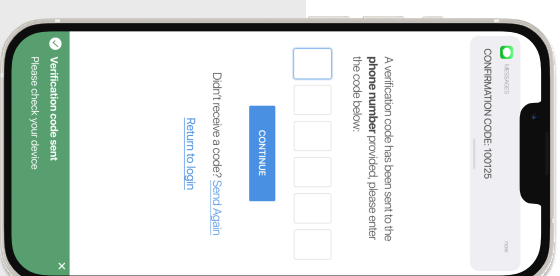

## LOGIN INSTRUCTIONS

**Step 1:** Install 'Eastland Feed and Grain Inc.' from the App or Play Store.

**Step 1:** Install 'Eastland Feed and Grain Inc.' from the App or Play Store.

**Step 2:** Select "Login"

**Step 3:** Enter your phone

number with area code

**Step 4:** Enter the code

from the text message

**Step 2:** Select "Login"

**Step 3:** Enter your phone

number with area code

**Step 4:** Enter the code

from the text message