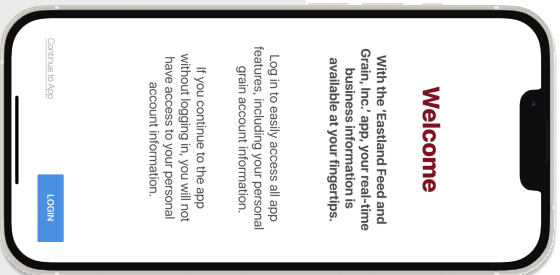

EASTLAND FEED AND GRAIN INC.

LOGIN INSTRUCTIONS

EASTLAND FEED AND GRAIN INC.

LOGIN INSTRUCTIONS

Step 1: Install 'Eastland Feed and Grain Inc.' from the App or Play Store.

Step 1: Install 'Eastland Feed and Grain Inc.' from the App or Play Store.

Step 2: Select "Login"

Step 3: Enter your phone

number with area code

Step 4: Enter the code

from the text message

Step 2: Select "Login"

Step 3: Enter your phone

number with area code

Step 4: Enter the code

from the text message

Login & Done!

When logging in with an Apple device, be sure to enable notifications for important information from your elevator.

Login & Done!

When logging in with an Apple device, be sure to enable notifications for important information from your elevator.