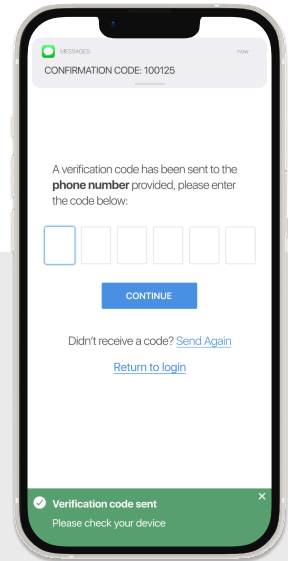

# PRAIRIE CENTRAL CO-OP LOGIN INSTRUCTIONS

**Step 1:** Install 'Prairie Central Co-Op' from the App or Play Store.

## Step 2:

Select "Login"

## Step 3:

Enter your phone number with area code

## Step 4:

Enter the code from the text message