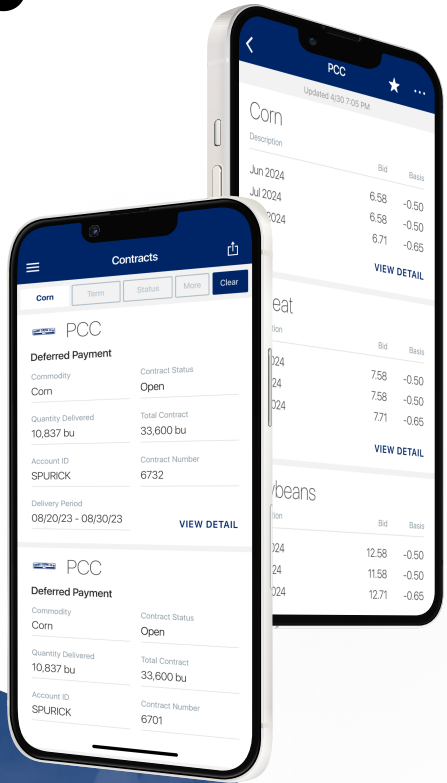

# Get More Done with the Prairie Central Co-Op App

- Track actual yield with digitized real-time scale tickets
- See information pertinent to growers' revenue forecasting with Settlements
- Check the fulfillment and status of contracts
- Business information any time of the day, from anywhere

*(Plus, it's **free** for growers)*

POWERED BY **BUSHEL**