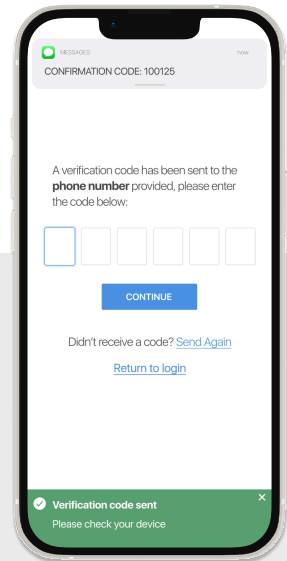

(Plus, it's **free** for growers)

POWERED BY **BUSHEL**

NUTRAAG LOGIN INSTRUCTIONS

Step 1: Install NutraAg from the App or Play Store.

Step 2:

Select "Login"

Step 3:

Enter your phone number with area code

Step 4:

Enter the code from the text message

Login & Done!

When logging in with an Apple device, be sure to enable notifications for important information from your elevator.