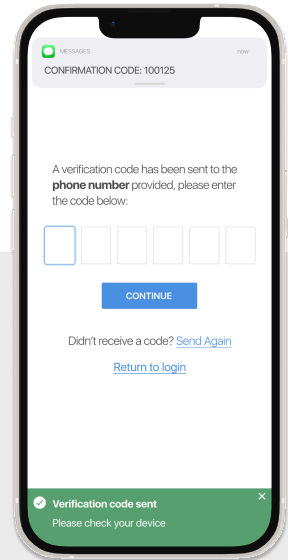

Get More Done with the Osbernvile Grain Elevator App

- Track actual yield with digitized real-time scale tickets
- See information pertinent to growers' revenue forecasting with Settlements
- Check the fulfillment and status of contracts
- Business information any time of the day, from anywhere

*(Plus, it's **free** for growers)*

POWERED BY **BUSHEL**

OSBERNVILLE GRAIN ELEVATOR LOGIN INSTRUCTIONS

Step 1: Install 'Osbernville Grain Elevator' from the App or Play Store.

Step 2:
Select "Login"

Step 3:
Enter your phone number with area code

Step 4:
Enter the code from the text message

Login & Done!

When logging in with an Apple device, be sure to enable notifications for important information from your elevator.