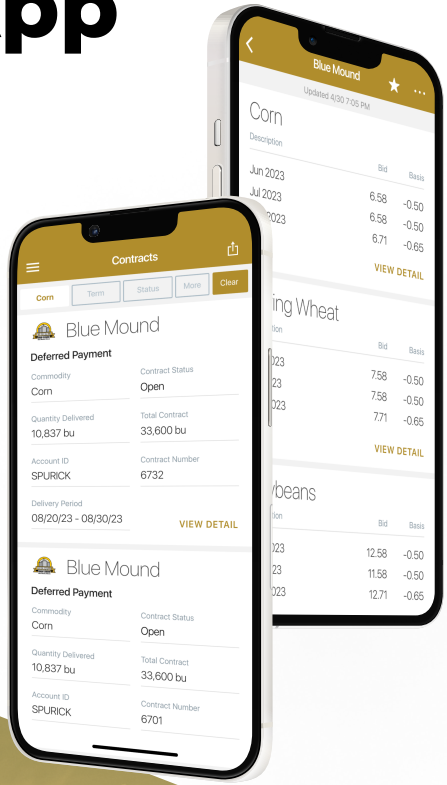

Get More Done with the Osbernvile Grain Elevator App

- Track actual yield with digitized real-time scale tickets
- See information pertinent to growers' revenue forecasting with Settlements
- Check the fulfillment and status of contracts
- Business information any time of the day, from anywhere

*(Plus, it's **free** for growers)*

POWERED BY **BUSHEL**

OSBERNVILLE GRAIN ELEVATOR LOGIN INSTRUCTIONS

Step 1: Install 'Osbernville Grain Elevator' from the App or Play Store.

Step 2:
Select "Login"

Step 3:
Enter your phone number with area code

Step 4:
Enter the code from the text message

Login & Done!

When logging in with an Apple device, be sure to enable notifications for important information from your elevator.