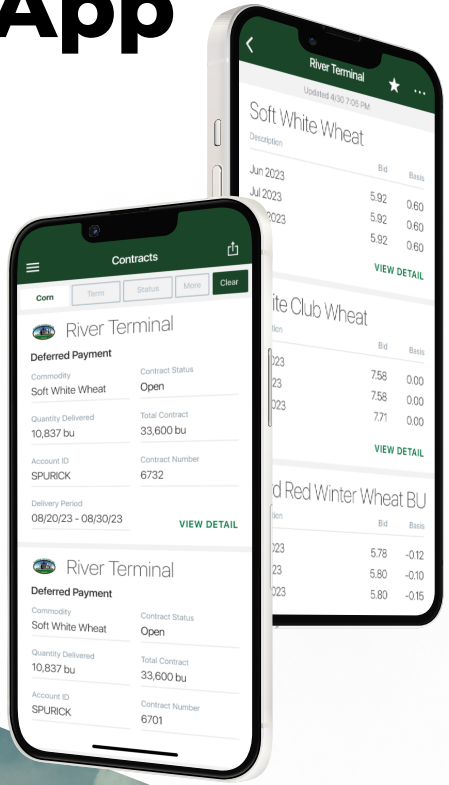

Get More Done with the AlmotA Elevator Company App

- Track actual yield with digitized real-time scale tickets
- See information pertinent to growers' revenue forecasting with Settlements
- Check the fulfillment and status of contracts
- Business information any time of the day, from anywhere

(Plus, it's free for growers)

POWERED BY **BUSHEL**