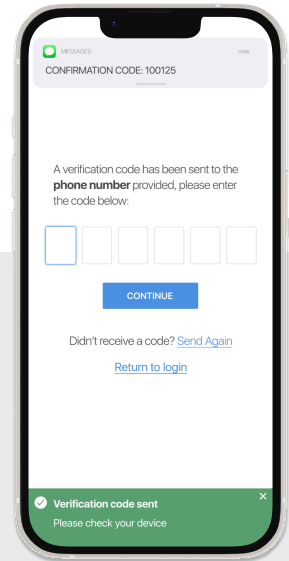

ALMOTA ELEVATOR COMPANY LOGIN INSTRUCTIONS

Step 1: Install 'Almota Elevator Company' from the App or Play Store.

Step 2:
Select "Login"

Step 3:
Enter your phone number with area code

Step 4:
Enter the code from the text message

Login & Done!

When logging in with an Apple device, be sure to enable notifications for important information from your elevator.

Get More Done with the AlmotA Elevator Company App

- Track actual yield with digitized real-time scale tickets
- See information pertinent to growers' revenue forecasting with Settlements
- Check the fulfillment and status of contracts
- Business information any time of the day, from anywhere