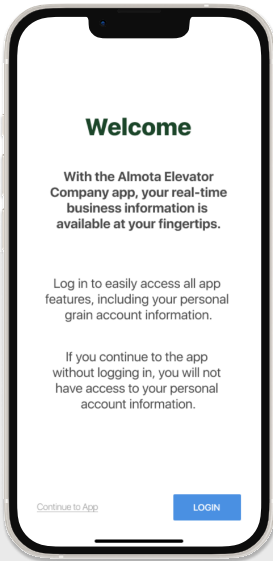

ALMOTA ELEVATOR COMPANY LOGIN INSTRUCTIONS

Step 1: Install 'Almota Elevator Company' from the App or Play Store.

Step 2:
Select "Login"

Step 3:
Enter your phone number with area code

Step 4:
Enter the code from the text message

Login & Done!

When logging in with an Apple device, be sure to enable notifications for important information from your elevator.

Get More Done with the AlmotA Elevator Company App

- Track actual yield with digitized real-time scale tickets
- See information pertinent to growers' revenue forecasting with Settlements
- Check the fulfillment and status of contracts
- Business information any time of the day, from anywhere