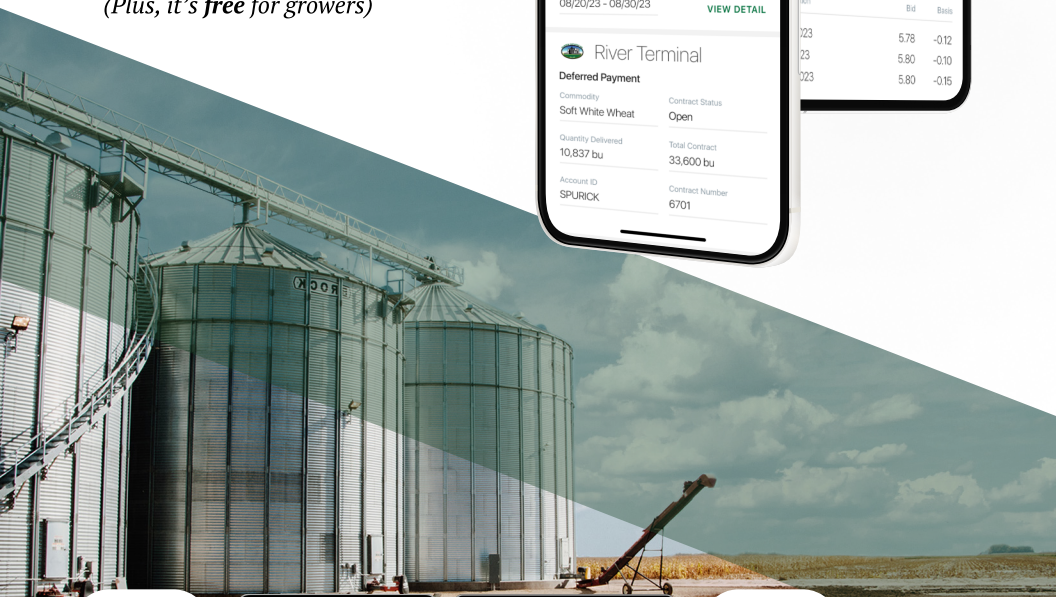

Get More Done with the AlmotA Elevator Company App

- Track actual yield with digitized real-time scale tickets
- See information pertinent to growers' revenue forecasting with Settlements
- Check the fulfillment and status of contracts
- Business information any time of the day, from anywhere

(Plus, it's free for growers)

POWERED BY **BUSHEL**