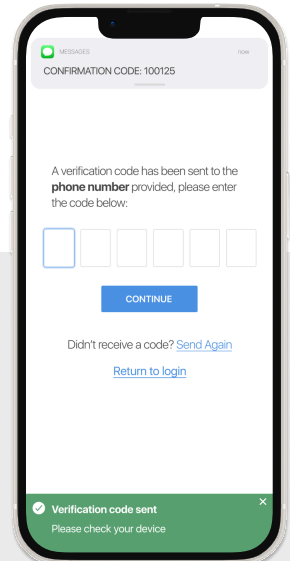

Get More Done with the Wheaton Grain App

- Track actual yield with digitized real-time scale tickets
- See information pertinent to growers' revenue forecasting with Settlements
- Check the fulfillment and status of contracts
- Business information any time of the day, from anywhere

(Plus, it's free for growers)

POWERED BY **BUSHEL**

WHEATON GRAIN LOGIN INSTRUCTIONS

Step 1: Install 'Wheaton Grain' from the App or Play Store.

Step 2:

Select "Login"

Step 3:

Enter your phone number with area code

Step 4:

Enter the code from the text message

Login & Done!

When logging in with an Apple device, be sure to enable notifications for important information from your elevator.