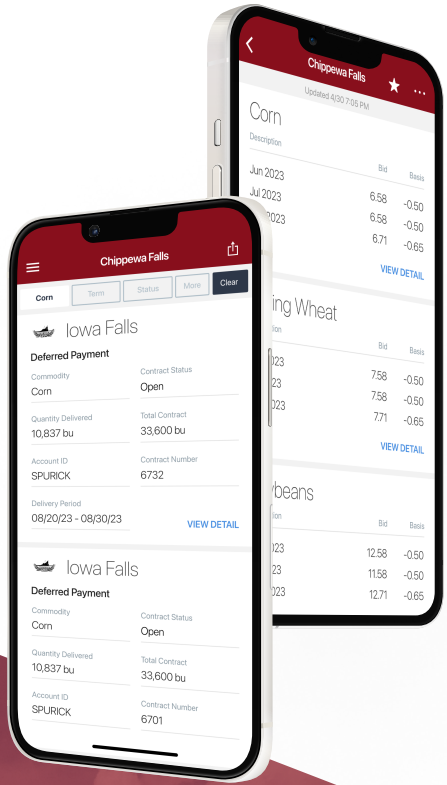

Get More Done with the Wheaton Grain App

- Track actual yield with digitized real-time scale tickets
- See information pertinent to growers' revenue forecasting with Settlements
- Check the fulfillment and status of contracts
- Business information any time of the day, from anywhere

(Plus, it's free for growers)

POWERED BY **BUSHEL**

WHEATON GRAIN LOGIN INSTRUCTIONS

Step 1: Install 'Wheaton Grain' from the App or Play Store.

Step 2:

Select "Login"

Step 3:

Enter your phone number with area code