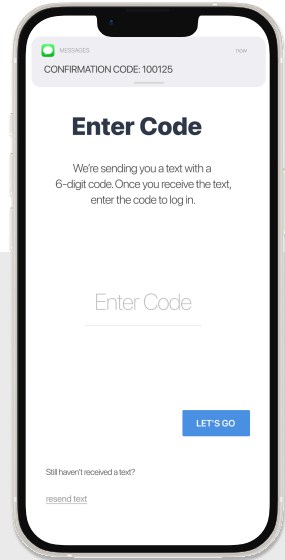

Get More Done with the Synergy Grain App

- Track actual yield with digitized real-time scale tickets
- See information pertinent to growers' revenue forecasting with Settlements
- Check the fulfillment and status of contracts
- Business information any time of the day, from anywhere

(Plus, it's free for growers)

POWERED BY **BUSHEL**

SYNERGY GRAIN LOGIN INSTRUCTIONS

Step 1: Install 'Synergy Grain' from the App or Play Store.

Step 2:

Select "Login"

Step 3:

Enter your phone number with area code

Step 4:

Enter the code from the text message

Step 5: Tap "Payments" in the menu and create your Wallet

Login & Done!

When logging in with an Apple device, be sure to enable notifications for important information from your elevator.