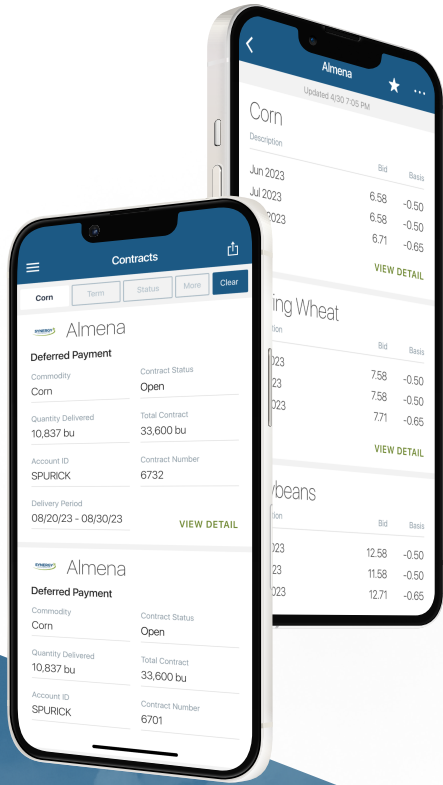

Get More Done with the Synergy Grain App

- Track actual yield with digitized real-time scale tickets
- See information pertinent to growers' revenue forecasting with Settlements
- Check the fulfillment and status of contracts
- Business information any time of the day, from anywhere

(Plus, it's free for growers)

POWERED BY **BUSHEL**

SYNERGY GRAIN LOGIN INSTRUCTIONS

Step 1: Install 'Synergy Grain' from the App or Play Store.

Step 2:

Select "Login"

Step 3:

Enter your phone number with area code