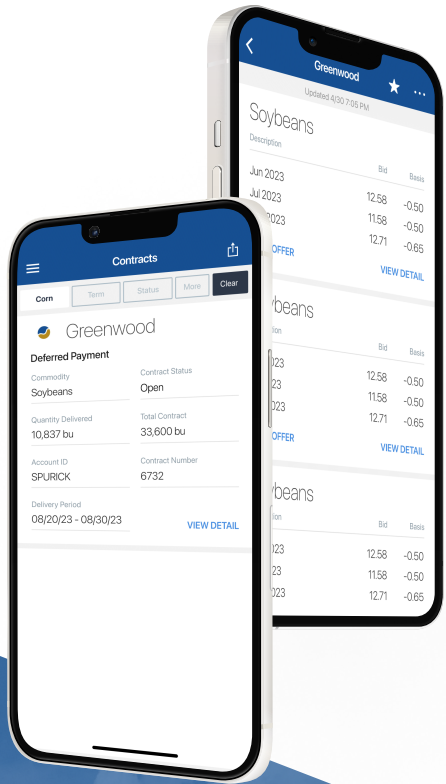

Get More Done with the Oxbow Crush App

- Track actual yield with digitized real-time scale tickets
- See information pertinent to growers' revenue forecasting with Settlements
- Check the fulfillment and status of contracts
- Business information any time of the day, from anywhere

(Plus, it's free for growers)

POWERED BY **BUSHEL**