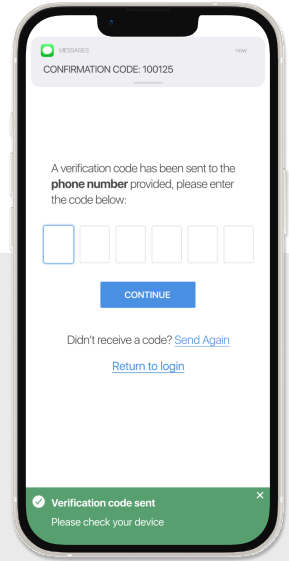

# OXBOW CRUSH LOGIN INSTRUCTIONS

**Step 1:** Install 'Oxbow Crush.' from the App or Play Store.

## Step 2:

Select "Login"

## Step 3:

Enter your phone number with area code

## Step 4:

Enter the code from the text message