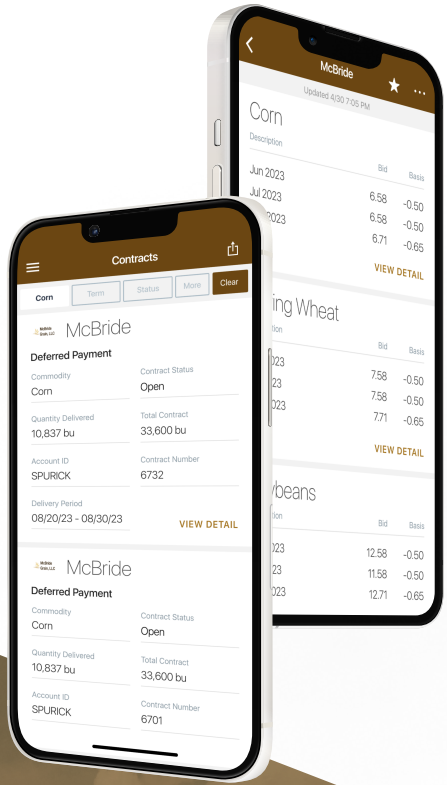

Get More Done with the Farmer's Co. App

- Track actual yield with digitized real-time scale tickets
- See information pertinent to growers' revenue forecasting with Settlements
- Check the fulfillment and status of contracts
- Business information any time of the day, from anywhere

(Plus, it's free for growers)

POWERED BY **BUSHEL**