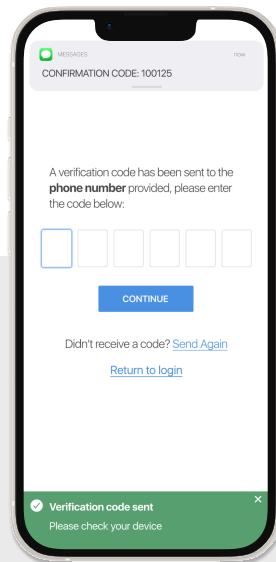

FARMER'S CO. LOGIN INSTRUCTIONS

Step 1: Install 'Farmer's Co.' from the App or Play Store.

Step 2:

Select "Login"

Step 3:

Enter your phone number with area code

Step 4:

Enter the code from the text message

Login & Done!

No messy usernames or passwords to remember.

When logging in with an Apple device, be sure to enable notifications for important information from your elevator.

Get More Done with the Farmer's Co. App