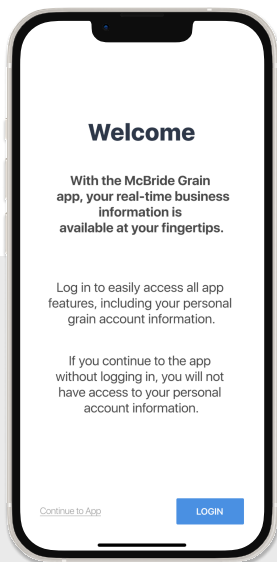

FARMER'S CO. LOGIN INSTRUCTIONS

Step 1: Install 'Farmer's Co.' from the App or Play Store.

Step 2:

Select "Login"

Step 3:

Enter your phone number with area code

Step 4:

Enter the code from the text message

Login & Done!

No messy usernames or passwords to remember.

When logging in with an Apple device, be sure to enable notifications for important information from your elevator.

Get More Done with the Farmer's Co. App