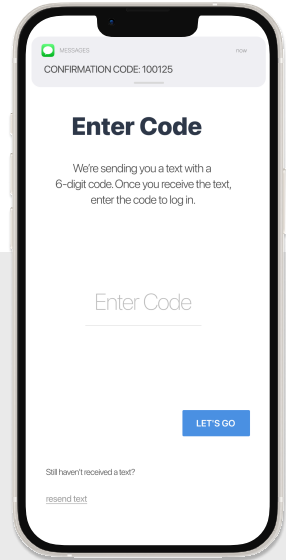

REDDY ROSS FEED AND GRAIN LOGIN INSTRUCTIONS

Step 1: Install 'Reddy Ross Feed and Grain' from the App or Play Store.

Step 2:

Select "Login"

Step 3:

Enter your phone number with area code

Step 4:

Enter the code from the text message

Login & Done!

No messy usernames or passwords to remember.

When logging in with an Apple device, be sure to enable notifications for important information from your elevator.

Get More Done with the Reddy Ross Feed and Grain App