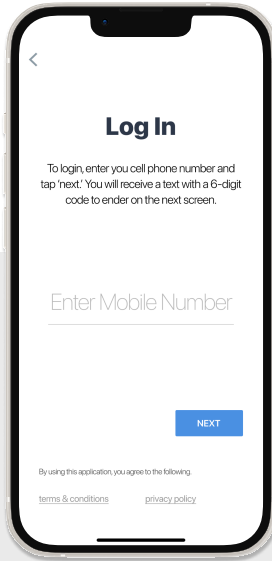

SMALE FARMS LOGIN INSTRUCTIONS

Step 1: Install 'Smale Farms' from the App or Play Store.

Step 2:

Select "Login"

Step 3:

Enter your phone number with area code

Step 4:

Enter the code from the text message

Login & Done!

No messy usernames or passwords to remember.

When logging in with an Apple device, be sure to enable notifications for important information from your elevator.

Get More Done with the Smale Farms App