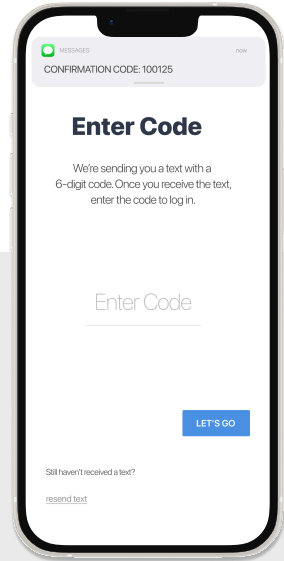

SMALE FARMS LOGIN INSTRUCTIONS

Step 1: Install 'Smale Farms' from the App or Play Store.

Step 2:

Select "Login"

Step 3:

Enter your phone number with area code

Step 4:

Enter the code from the text message

Login & Done!

No messy usernames or passwords to remember.

When logging in with an Apple device, be sure to enable notifications for important information from your elevator.

Get More Done with the Smale Farms App