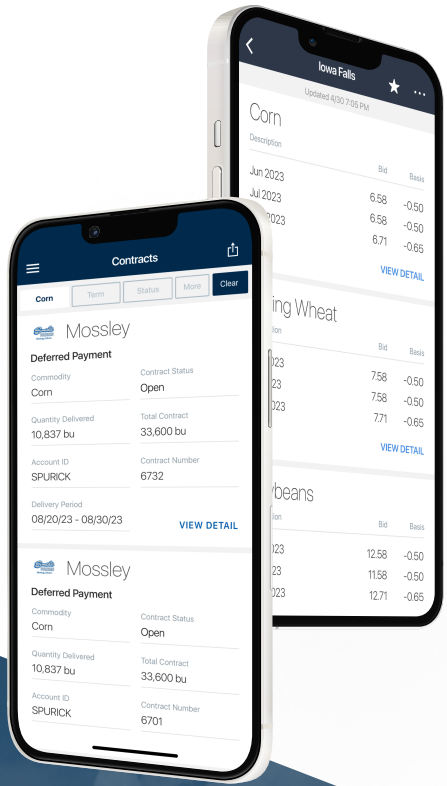

Get More Done with the Smale Farms App

- Track actual yield with digitized real-time scale tickets
- See information pertinent to growers' revenue forecasting with Settlements
- Check the fulfillment and status of contracts
- Business information any time of the day, from anywhere

(Plus, it's free for growers)

POWERED BY **BUSHEL**