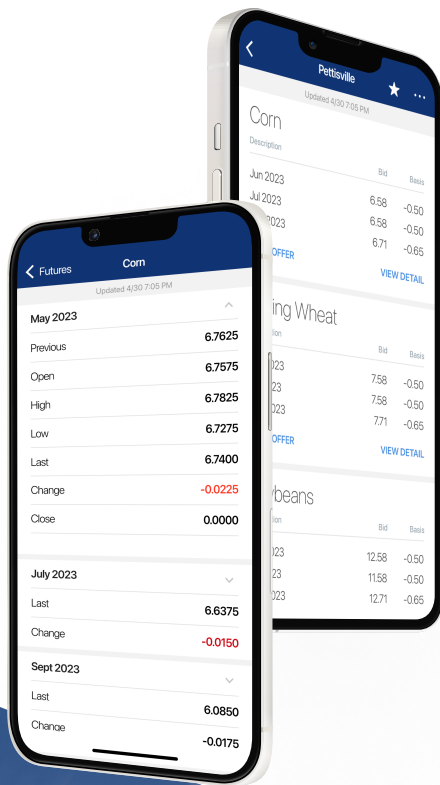

Get More Done with the Pettisville Grain App

- Track actual yield with digitized real-time scale tickets
- See information pertinent to growers' revenue forecasting with Settlements
- Check the fulfillment and status of contracts
- Business information any time of the day, from anywhere

*(Plus, it's **free** for growers)*

POWERED BY **BUSHEL**