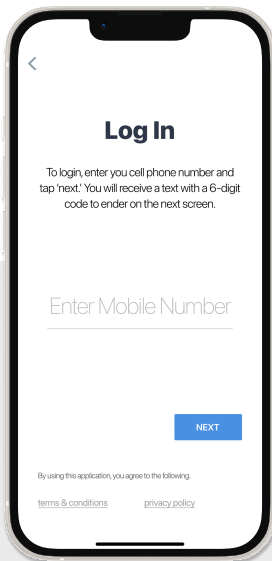

PETTISVILLE GRAIN LOGIN INSTRUCTIONS

Step 1: Install 'Pettisville Grain' from the App or Play Store.

Step 2:

Select "Login"

Step 3:

Enter your phone number with area code

Step 4:

Enter the code from the text message

Login & Done!

No messy usernames or passwords to remember.

When logging in with an Apple device, be sure to enable notifications for important information from your elevator.

Get More Done with the Pettisville Grain App