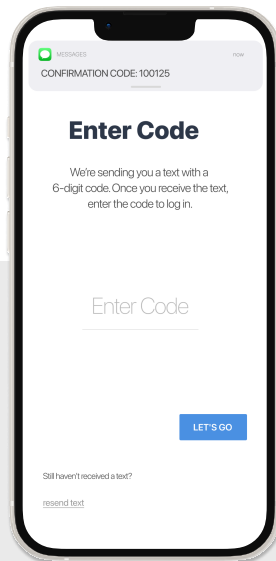

PETTISVILLE GRAIN LOGIN INSTRUCTIONS

Step 1: Install 'Pettisville Grain' from the App or Play Store.

Step 2:

Select "Login"

Step 3:

Enter your phone number with area code

Step 4:

Enter the code from the text message

Login & Done!

No messy usernames or passwords to remember.

When logging in with an Apple device, be sure to enable notifications for important information from your elevator.

Get More Done with the Pettisville Grain App