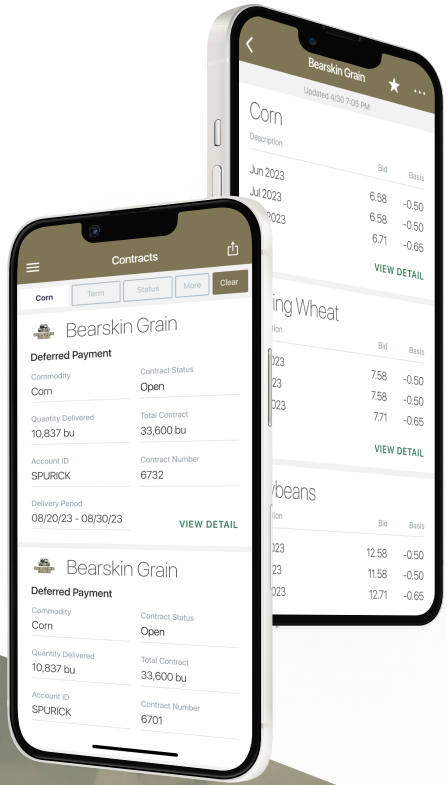

Get More Done with the Bearskin Grain App

- Track actual yield with digitized real-time scale tickets
- See information pertinent to growers' revenue forecasting with Settlements
- Check the fulfillment and status of contracts
- Business information any time of the day, from anywhere

(Plus, it's free for growers)

POWERED BY **BUSHEL**

BEARSKIN GRAIN LOGIN INSTRUCTIONS

Step 1: Install 'Bears Skin Grain' from the App or Play Store.

Step 2:

Select "Login"

Step 3:

Enter your phone number with area code