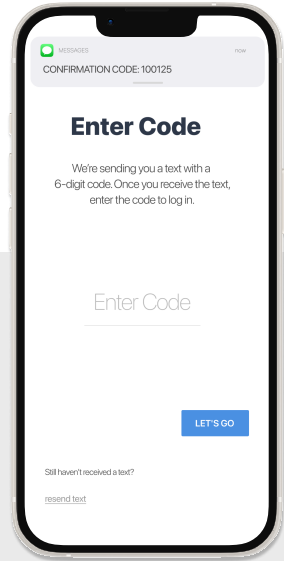

Get More Done with the Bearskin Grain App

- Track actual yield with digitized real-time scale tickets
- See information pertinent to growers' revenue forecasting with Settlements
- Check the fulfillment and status of contracts
- Business information any time of the day, from anywhere

(Plus, it's free for growers)

POWERED BY **BUSHEL**

BEARSKIN GRAIN LOGIN INSTRUCTIONS

Step 1: Install 'Bears Skin Grain' from the App or Play Store.

Step 2:

Select "Login"

Step 3:

Enter your phone number with area code

Step 4:

Enter the code from the text message

Login & Done!

No messy usernames or passwords to remember.

When logging in with an Apple device, be sure to enable notifications for important information from your elevator.