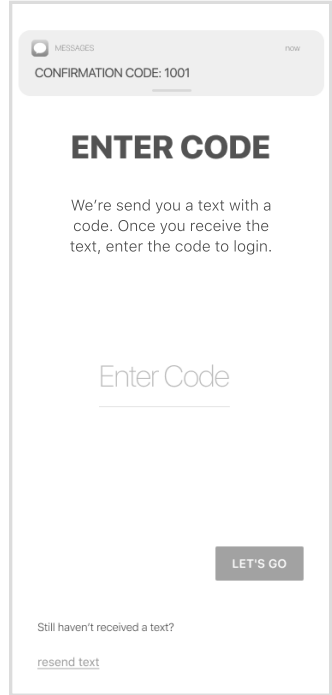

LUCKEY FARMERS, INC LOGIN INSTRUCTIONS

1 Install 'Luckey Farmers, Inc' from the App or Play Store.

2

Select Login

3

Enter Your Phone
Number with Area Code

4

Enter the Code
from the text message