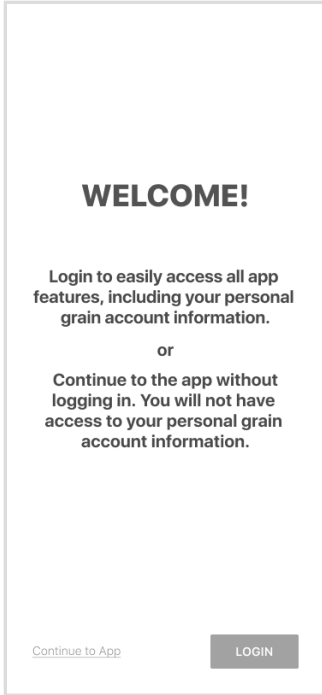

LUCKEY FARMERS, INC LOGIN INSTRUCTIONS

1 Install 'Luckey Farmers, Inc' from the App or Play Store.

2

Select Login

3

Enter Your Phone
Number with Area Code

4

Enter the Code
from the text message