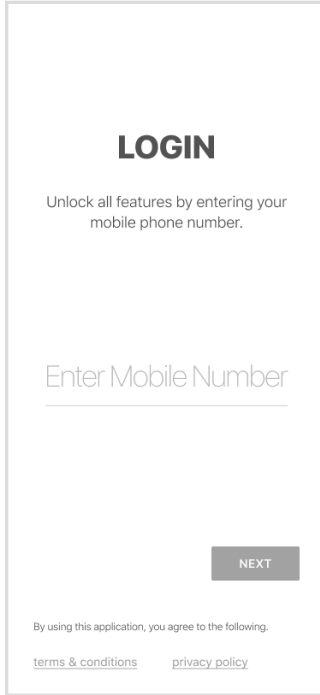

LUCKEY FARMERS, INC LOGIN INSTRUCTIONS

1 Install 'Luckey Farmers, Inc' from the App or Play Store.

2

Select Login

3

Enter Your Phone
Number with Area Code

4

Enter the Code
from the text message