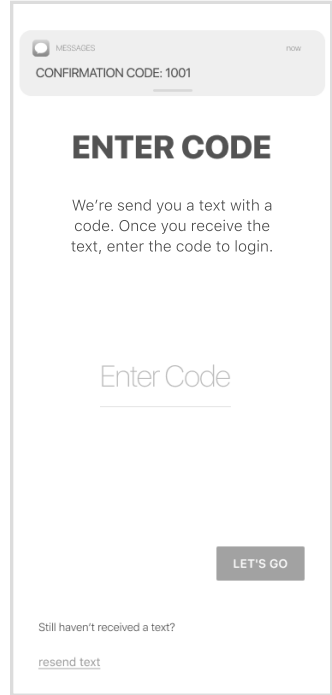

MINNESOTA SOYBEAN PROCESSORS LOGIN INSTRUCTIONS

- 1 Install 'Minnesota Soybean Processors' from the App or Play Store.

2

Select Login

3

Enter Your Phone
Number with Area Code

4

Enter the Code
from the text message