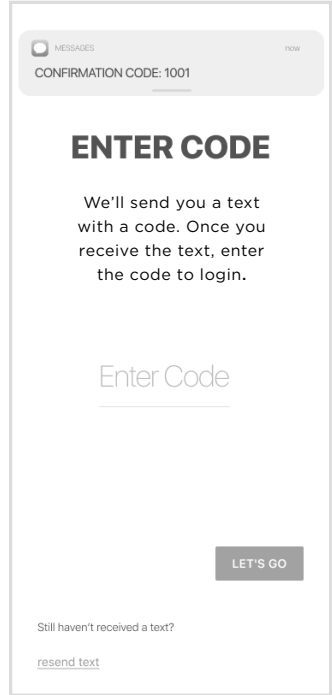

WESTERN GRAIN MARKETING LOGIN INSTRUCTIONS

1 Install 'Western Grain Marketing' from the App or Play Store.

2

Select Login

3

Enter Your Phone
Number with Area Code

4

Enter the Code
from the text message