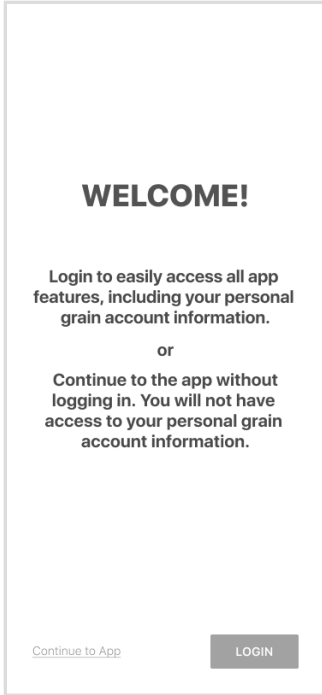

WESTERN GRAIN MARKETING LOGIN INSTRUCTIONS

1 Install 'Western Grain Marketing' from the App or Play Store.

2

Select Login

3

Enter Your Phone
Number with Area Code

4

Enter the Code
from the text message