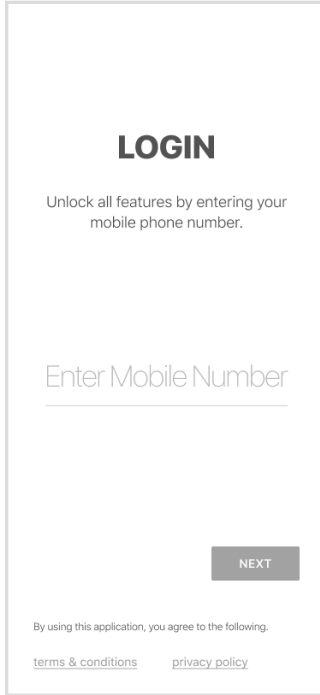

WESTERN GRAIN MARKETING LOGIN INSTRUCTIONS

1 Install 'Western Grain Marketing' from the App or Play Store.

2

Select Login

3

Enter Your Phone
Number with Area Code

4

Enter the Code
from the text message