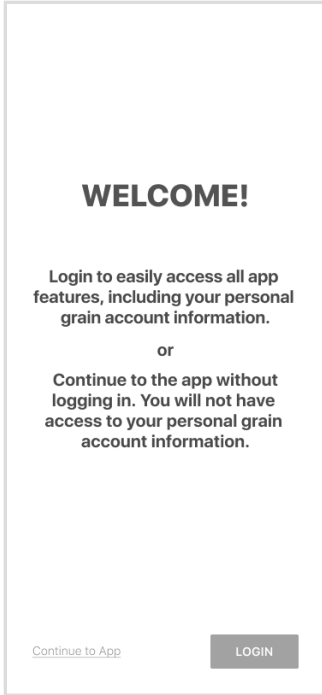

PAOLI COOP APP LOGIN INSTRUCTIONS

1 Install 'Paoli Coop' from the App or Play Store.

2

Select Login

3

Enter Your Phone
Number with Area Code

4

Enter the Code
from the text message