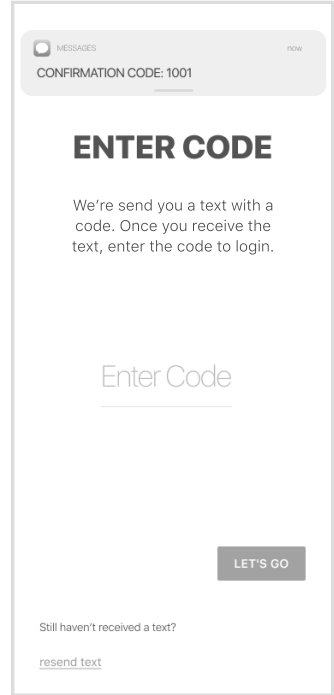

PAOLI COOP APP LOGIN INSTRUCTIONS

1 Install 'Paoli Coop' from the App or Play Store.

2

Select Login

3

Enter Your Phone
Number with Area Code

4

Enter the Code
from the text message