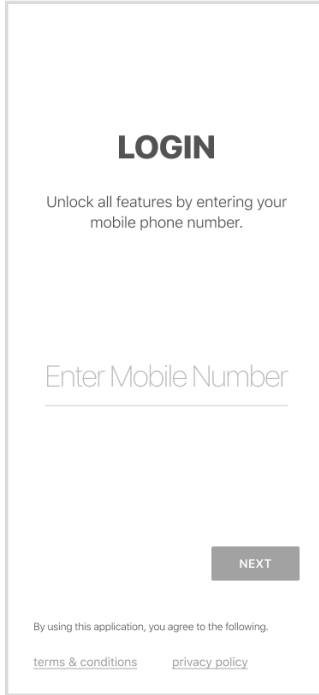

PAOLI COOP APP LOGIN INSTRUCTIONS

1 Install 'Paoli Coop' from the App or Play Store.

2

Select Login

3

Enter Your Phone
Number with Area Code

4

Enter the Code
from the text message