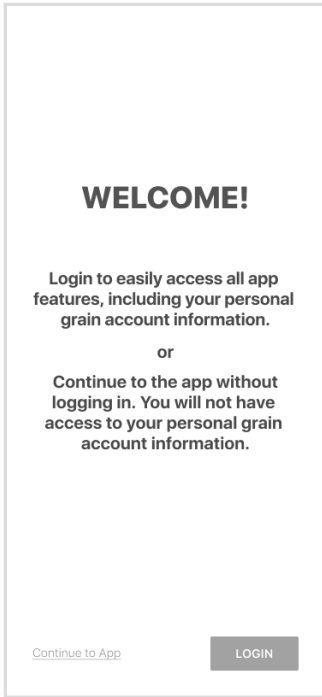

# PLANTERS COOP LOGIN INSTRUCTIONS

**1** Install 'Planters Coop' from the App or Play Store.

**2**

Select Login

**3**

Enter Your Phone  
Number with Area Code

**4**

Enter the Code  
from the text message