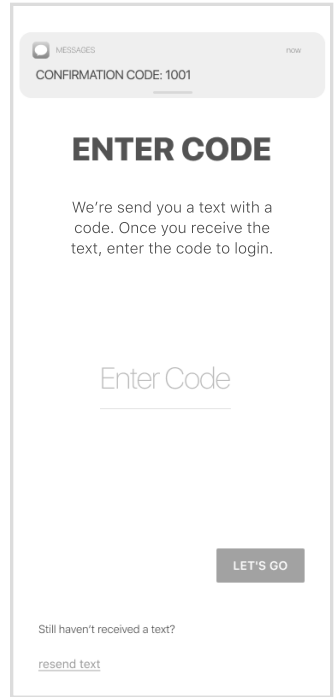

# PLANTERS COOP LOGIN INSTRUCTIONS

**1** Install 'Planters Coop' from the App or Play Store.

**2**

Select Login

**3**

Enter Your Phone  
Number with Area Code

**4**

Enter the Code  
from the text message