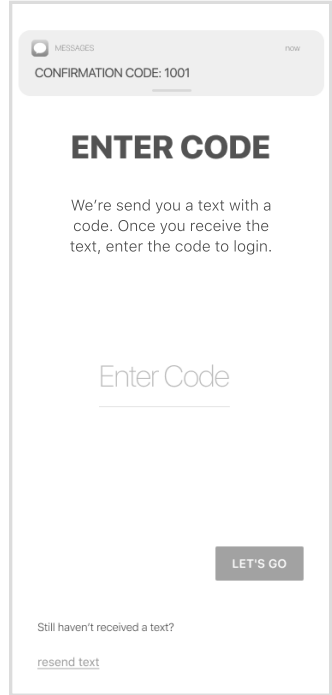

SCHWARTZ FINISHING FEEDMILL LOGIN INSTRUCTIONS

1 Install 'SchwartzFinishingFeedmill' from the App or Play Store.

2

Select Login

3

Enter Your Phone
Number with Area Code

4

Enter the Code
from the text message