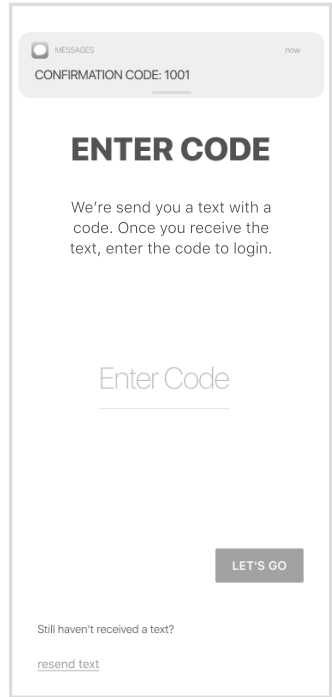

NORAG LLC LOGIN INSTRUCTIONS

1 Install 'NORAG LLC' from the App or Play Store.

2

Select Login

3

Enter Your Phone
Number with Area Code

4

Enter the Code
from the text message