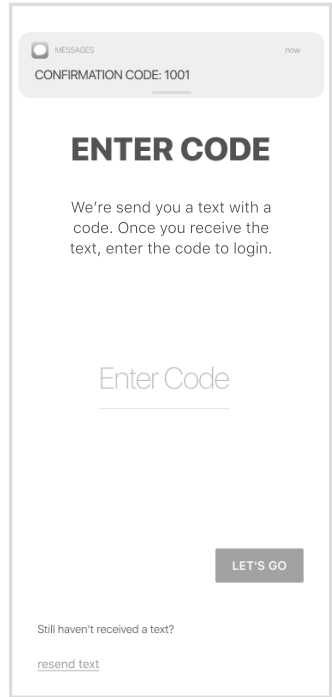

MIDLAND MARKETING COOP LOGIN INSTRUCTIONS

1 Install 'Midland Marketing Coop' from the App or Play Store.

2

Select Login

3

Enter Your Phone
Number with Area Code

4

Enter the Code
from the text message