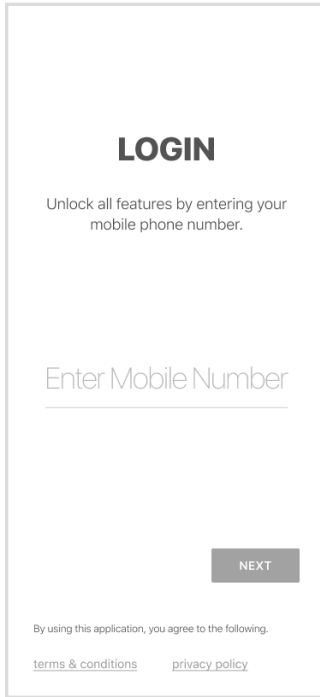

MIDLAND MARKETING COOP LOGIN INSTRUCTIONS

1 Install 'Midland Marketing Coop' from the App or Play Store.

2

Select Login

3

Enter Your Phone
Number with Area Code

4

Enter the Code
from the text message