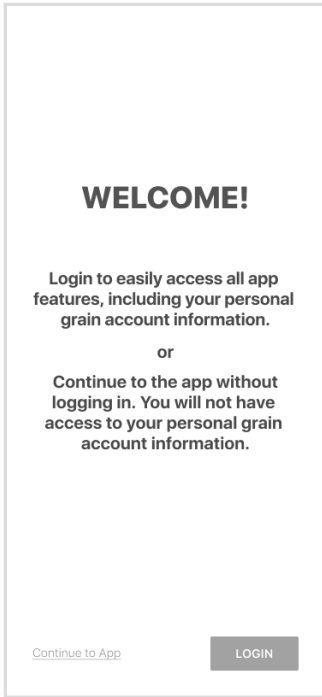

MIDLAND MARKETING COOP LOGIN INSTRUCTIONS

1 Install 'Midland Marketing Coop' from the App or Play Store.

2

Select Login

3

Enter Your Phone
Number with Area Code

4

Enter the Code
from the text message