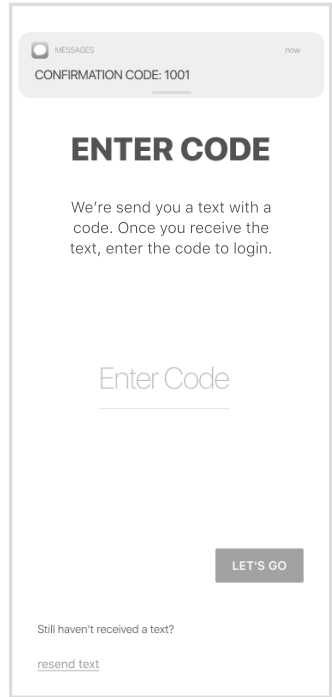

# FOREST RIVER FARMERS ELEVATOR LOGIN INSTRUCTIONS

**1** Install 'Forest River Farmers Elevator' from the App or Play Store.

**2**

Select Login

**3**

Enter Your Phone  
Number with Area Code

**4**

Enter the Code  
from the text message