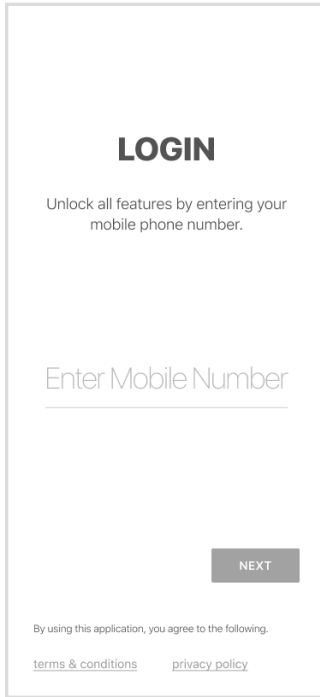

# FOREST RIVER FARMERS ELEVATOR LOGIN INSTRUCTIONS

**1** Install 'Forest River Farmers Elevator' from the App or Play Store.

**2**

Select Login

**3**

Enter Your Phone  
Number with Area Code

**4**

Enter the Code  
from the text message