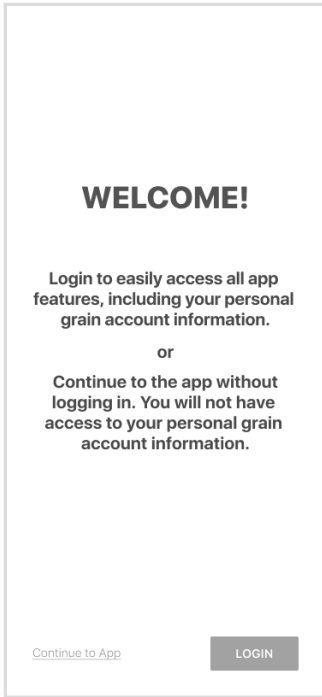

# FOREST RIVER FARMERS ELEVATOR LOGIN INSTRUCTIONS

**1** Install 'Forest River Farmers Elevator' from the App or Play Store.

**2**

Select Login

**3**

Enter Your Phone  
Number with Area Code

**4**

Enter the Code  
from the text message