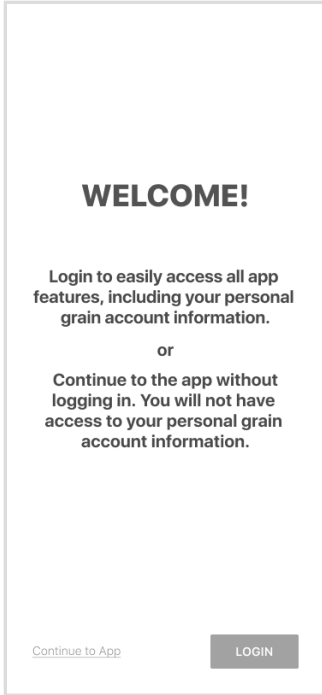

# RICELAND COOP LOGIN INSTRUCTIONS

**1** Install 'Riceland Coop' from the App or Play Store.

**2**

Select Login

**3**

Enter Your Phone  
Number with Area Code

**4**

Enter the Code  
from the text message