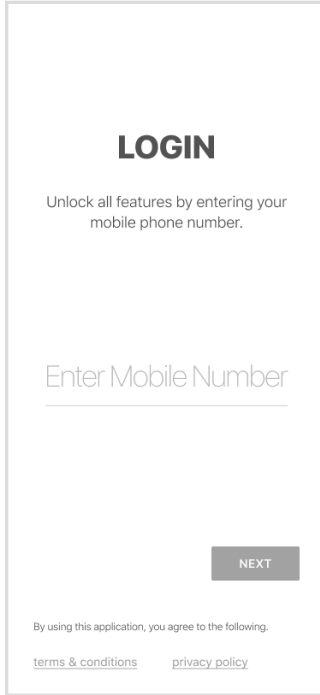

# RICELAND COOP LOGIN INSTRUCTIONS

**1** Install 'Riceland Coop' from the App or Play Store.

**2**

Select Login

**3**

Enter Your Phone  
Number with Area Code

**4**

Enter the Code  
from the text message