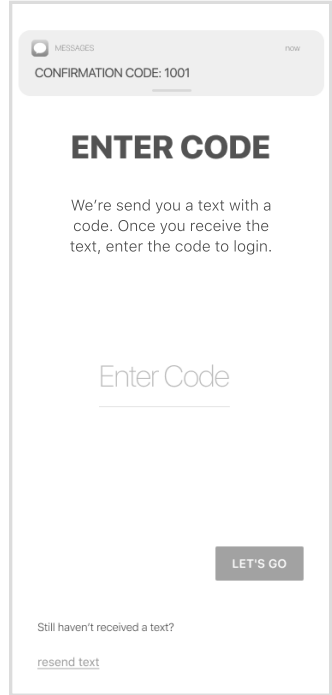

# RICELAND COOP LOGIN INSTRUCTIONS

**1** Install 'Riceland Coop' from the App or Play Store.

**2**

Select Login

**3**

Enter Your Phone  
Number with Area Code

**4**

Enter the Code  
from the text message