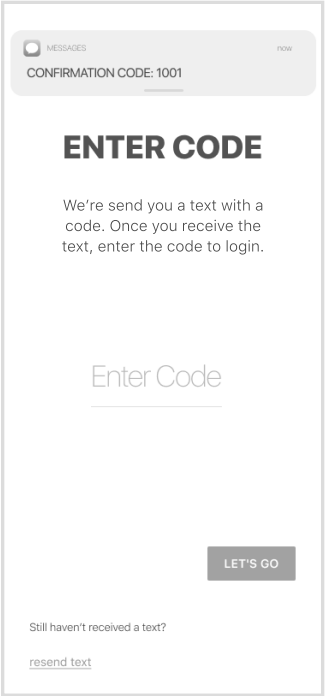

POMEROY GRAIN GROWERS LOGIN INSTRUCTIONS

1 Install 'Pomeroy Grain Growers' from the App or Play Store.

2

Select Login

3

Enter Your Phone
Number with Area Code

4

Enter the Code
from the text message