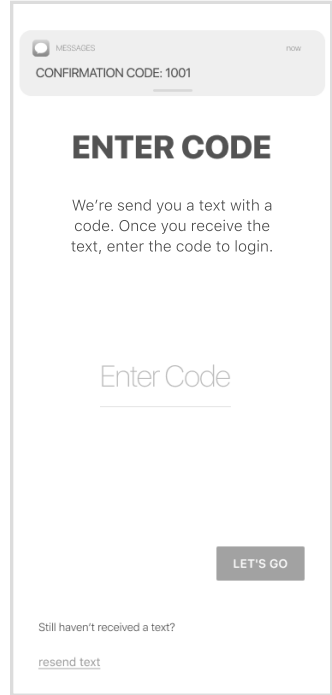

# PEETZ FARMERS COOPERATIVE LOGIN INSTRUCTIONS

PEETZ  
FARMERS  
CO-OP

- 1 Install 'Petz Farmers Cooperative' from the App or Play Store.

2

Select Login

3

Enter Your Phone  
Number with Area Code

4

Enter the Code  
from the text message