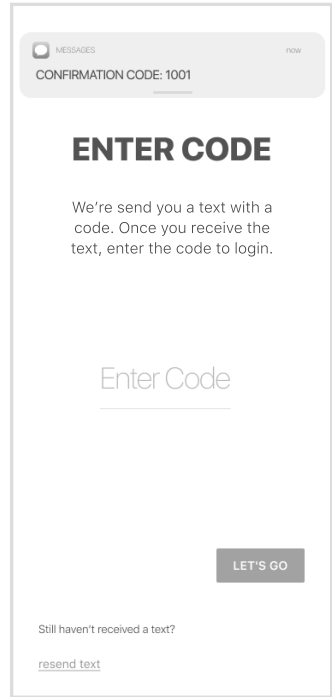

NORTHWOOD EQUITY ELEVATOR LOGIN INSTRUCTIONS

1 Install 'Northwood Equity Elevator' from the App or Play Store.

2

Select Login

3

Enter Your Phone
Number with Area Code

4

Enter the Code
from the text message