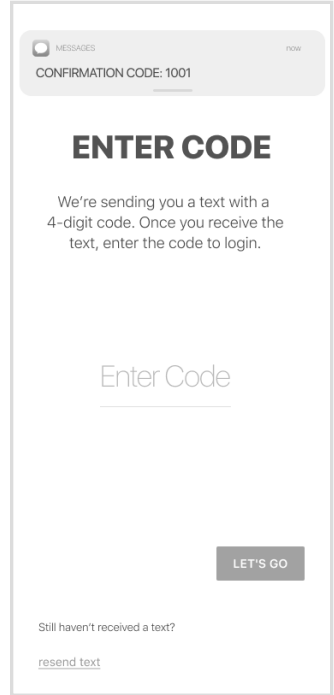

# LONDON AG LOGIN INSTRUCTIONS

**1** Install 'London Ag' from the App or Play Store.

**2**

Select Login

**3**

Enter Your Phone  
Number with Area Code

**4**

Enter the Code  
from the text message