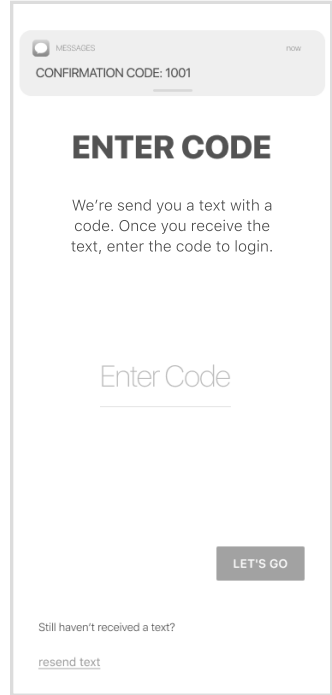

# IRSIK & DOLL LOGIN INSTRUCTIONS

1 Install 'Irsik & Doll' from the App or Play Store.

2

Select Login

3

Enter Your Phone  
Number with Area Code

4

Enter the Code  
from the text message