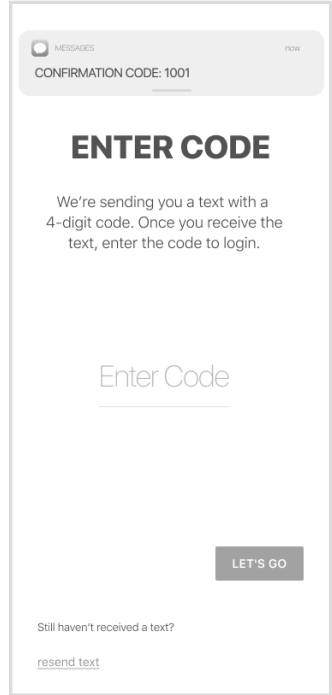

CONCORD GRAIN LOGIN INSTRUCTIONS

1 Install 'Concord Grain' from the App or Play Store.

2

Select Login

3

Enter Your Phone
Number with Area Code

4

Enter the Code
from the text message