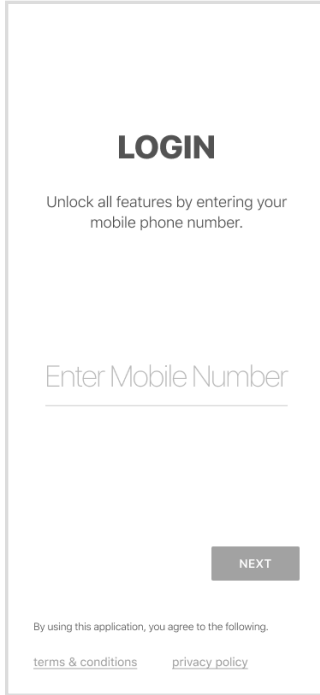

CONCORD GRAIN LOGIN INSTRUCTIONS

1 Install 'Concord Grain' from the App or Play Store.

2

Select Login

3

Enter Your Phone
Number with Area Code

4

Enter the Code
from the text message