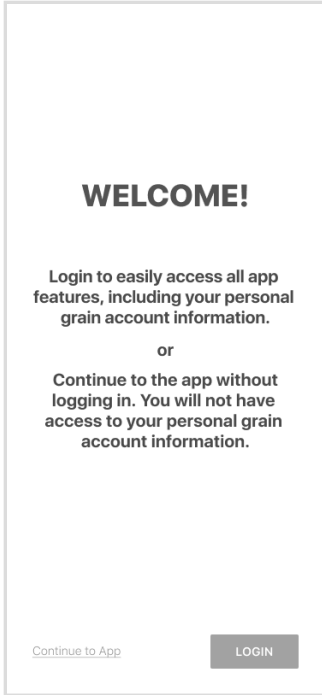

CONCORD GRAIN LOGIN INSTRUCTIONS

1 Install 'Concord Grain' from the App or Play Store.

2

Select Login

3

Enter Your Phone
Number with Area Code

4

Enter the Code
from the text message