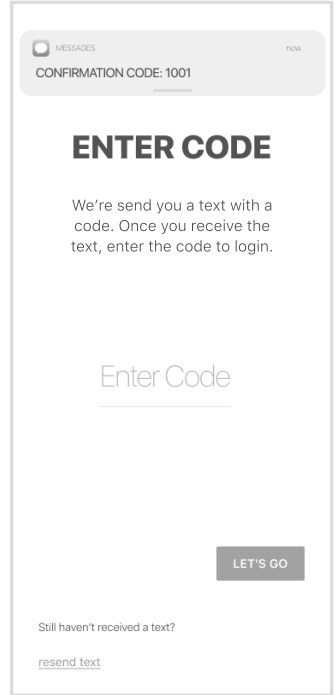

MORROW COUNTY GRAIN GROWERS LOGIN INSTRUCTIONS

1 Install 'Morrow County Grain Growers' from the App or Play Store.

2

Select Login

3

Enter Your Phone
Number with Area Code

4

Enter the Code
from the text message