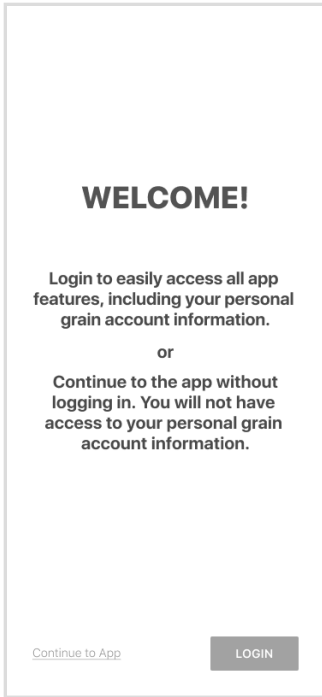

AGRISERVICES OF BRUNSWICK LOGIN INSTRUCTIONS

1 Install 'AGRI Services of Brunswick' from the App or Play Store.

2

Select Login

3

Enter Your Phone
Number with Area Code

4

Enter the Code
from the text message