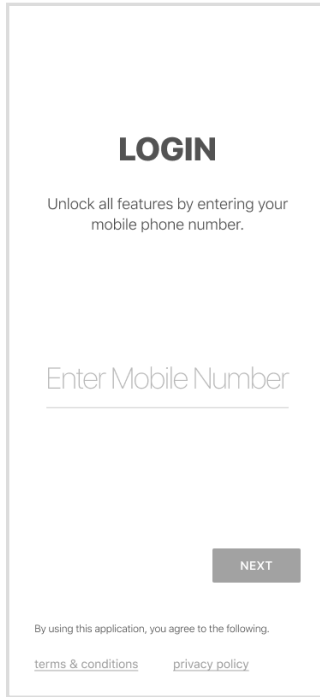

AGRISERVICES OF BRUNSWICK LOGIN INSTRUCTIONS

1 Install 'AGRI Services of Brunswick' from the App or Play Store.

2

Select Login

3

Enter Your Phone
Number with Area Code

4

Enter the Code
from the text message