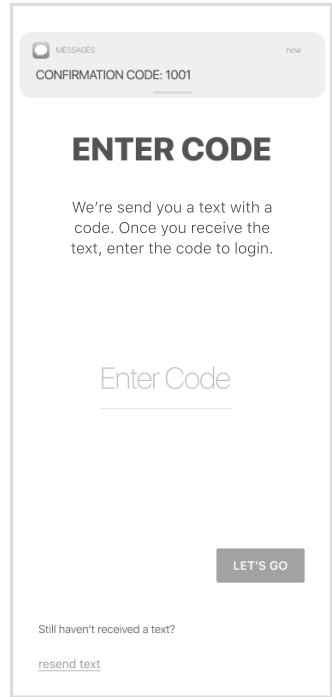

AGRISERVICES OF BRUNSWICK LOGIN INSTRUCTIONS

1 Install 'AGRI Services of Brunswick' from the App or Play Store.

2

Select Login

3

Enter Your Phone
Number with Area Code

4

Enter the Code
from the text message