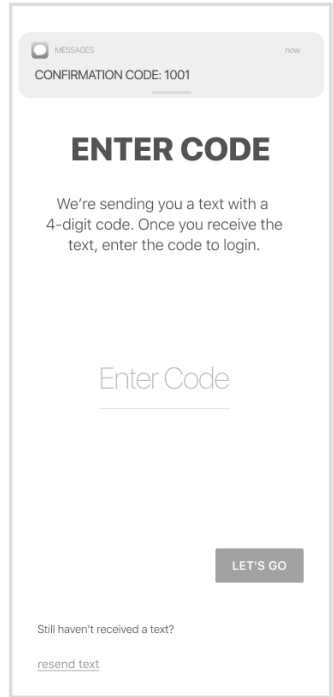

SEMO MILLING, LLC LOGIN INSTRUCTIONS

1 Install 'SEMO Milling, LLC' from the App or Play Store.

2

Select Login

3

Enter Your Phone
Number with Area Code

4

Enter the Code
from the text message