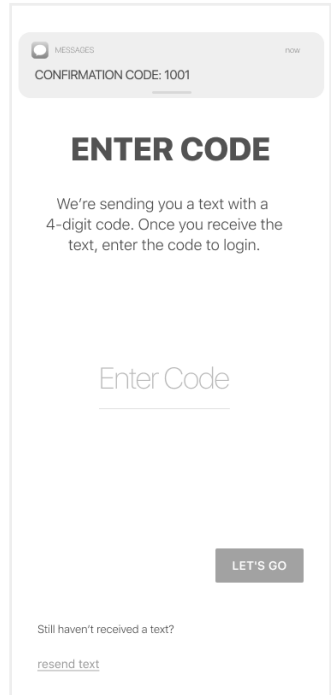

PRIDE AG RESOURCES LOGIN INSTRUCTIONS

1 Install 'Pride Ag Resources' from the App or Play Store.

2

Select Login

3

Enter Your Phone
Number with Area Code

4

Enter the Code
from the text message