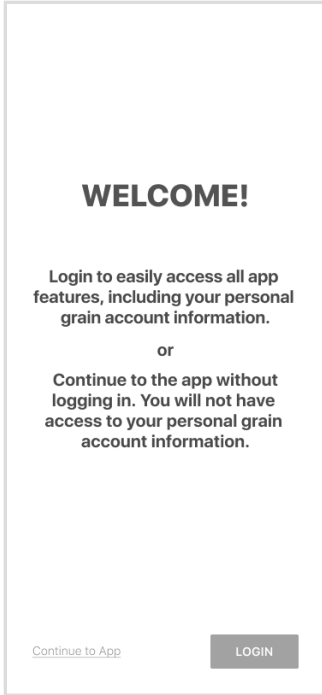

SUBLETTE COOPERATIVE, INC. LOGIN INSTRUCTIONS

1 Install 'Sublette Cooperative, Inc.' from the App or Play Store.

2

Select Login

3

Enter Your Phone
Number with Area Code

4

Enter the Code
from the text message