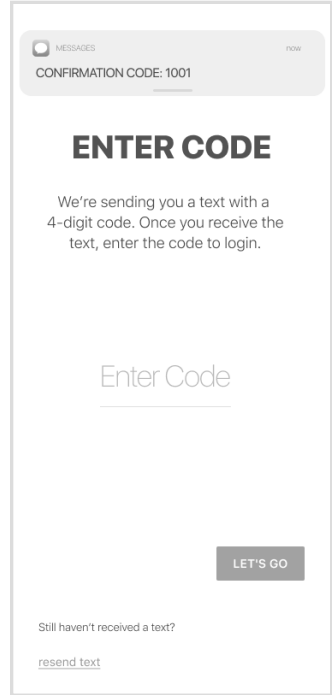

SUBLETTE COOPERATIVE, INC. LOGIN INSTRUCTIONS

1 Install 'Sublette Cooperative, Inc.' from the App or Play Store.

2

Select Login

3

Enter Your Phone
Number with Area Code

4

Enter the Code
from the text message