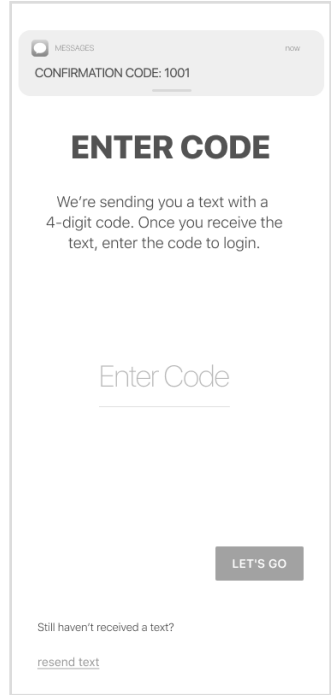

# TOPFLIGHT GRAIN LOGIN INSTRUCTIONS

**1** Install 'Topflight Grain' from the App or Play Store.

**2**

Select Login

**3**

Enter Your Phone  
Number with Area Code

**4**

Enter the Code  
from the text message