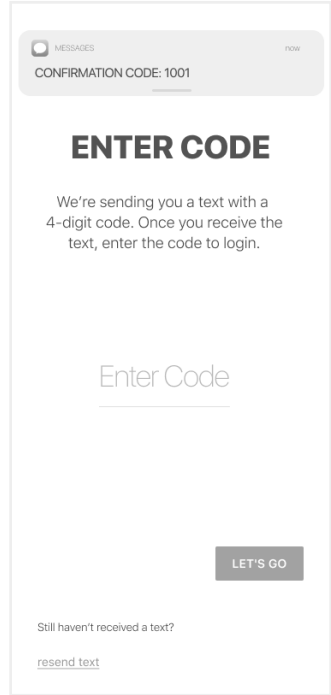

# LARSON GRAIN LOGIN INSTRUCTIONS

**1** Install 'Larson Grain' from the App or Play Store.

**2**

Select Login

**3**

Enter Your Phone  
Number with Area Code

**4**

Enter the 4-Digit PIN  
from the text message