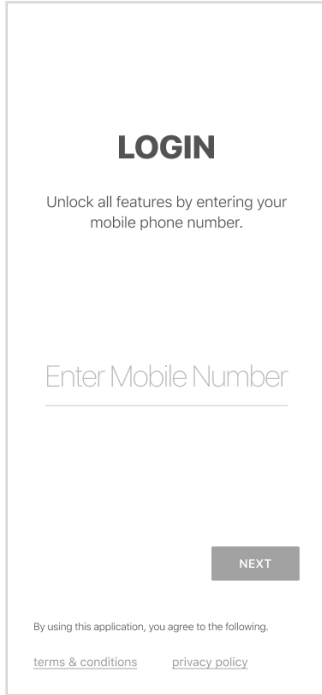

# ROGGEN FARMERS' ELEVATOR LOGIN INSTRUCTIONS

**1** Install 'Roggen Farmers' Elevator' from the App or Play Store.

**2**

Select Login

**3**

Enter Your Phone  
Number with Area Code

**4**

Enter the Code  
from the text message