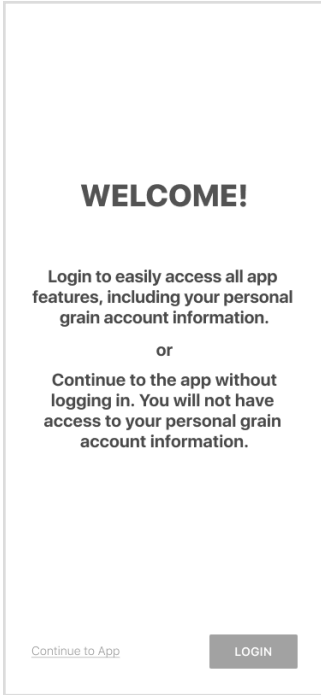

# ROGGEN FARMERS' ELEVATOR LOGIN INSTRUCTIONS

**1** Install 'Roggen Farmers' Elevator' from the App or Play Store.

**2**

Select Login

**3**

Enter Your Phone  
Number with Area Code

**4**

Enter the Code  
from the text message