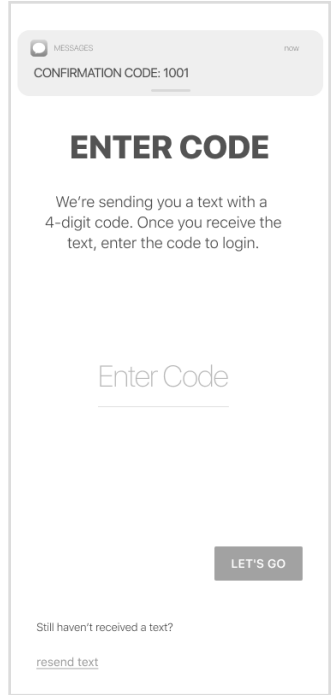

# ROGGEN FARMERS' ELEVATOR LOGIN INSTRUCTIONS

**1** Install 'Roggen Farmers' Elevator' from the App or Play Store.

**2**

Select Login

**3**

Enter Your Phone  
Number with Area Code

**4**

Enter the Code  
from the text message