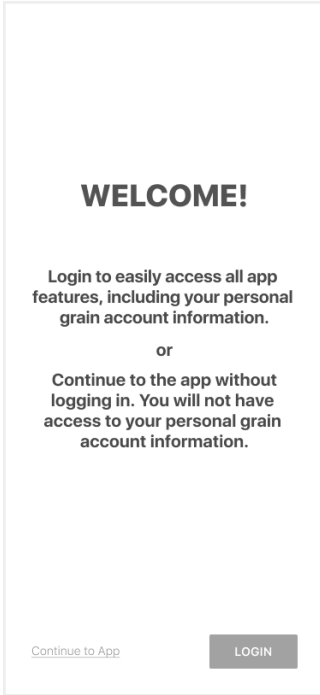

HERITAGE COOPERATIVE LOGIN INSTRUCTIONS

1 Install 'Heritage Cooperative' from the App or Play Store.

2

Select Login

3

Enter Your Phone
Number with Area Code

4

Enter the Code
from the text message

Login & Done!

No messy usernames or passwords to remember.

If you have any trouble logging in, please give us a call at (877) 240-4393, then select '2' for grain.