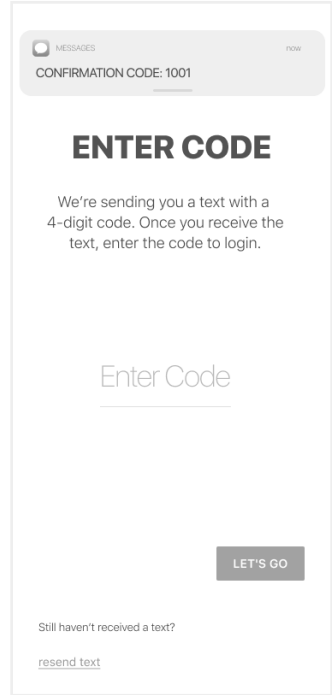

HERITAGE COOPERATIVE LOGIN INSTRUCTIONS

1 Install 'Heritage Cooperative' from the App or Play Store.

2

Select Login

3

Enter Your Phone
Number with Area Code

4

Enter the Code
from the text message