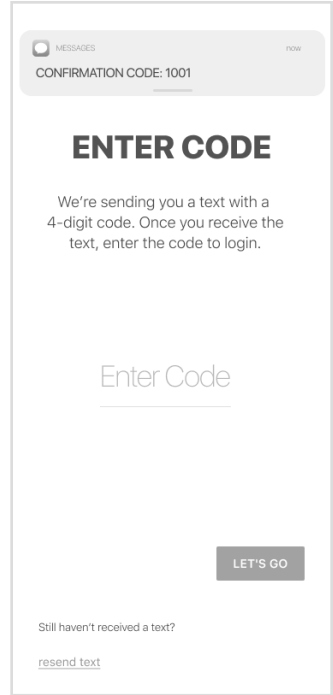

MINNEOLA COOP INC. LOGIN INSTRUCTIONS

1 Install 'Minneola Coop Inc.' from the App or Play Store.

2

Select Login

3

Enter Your Phone
Number with Area Code

4

Enter the Code
from the text message