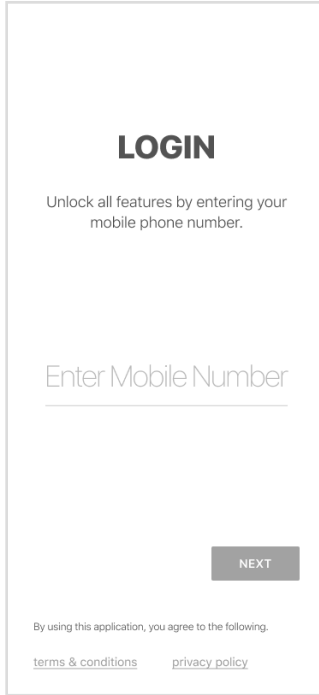

MINNEOLA COOP INC. LOGIN INSTRUCTIONS

1 Install 'Minneola Coop Inc.' from the App or Play Store.

2

Select Login

3

Enter Your Phone
Number with Area Code

4

Enter the Code
from the text message