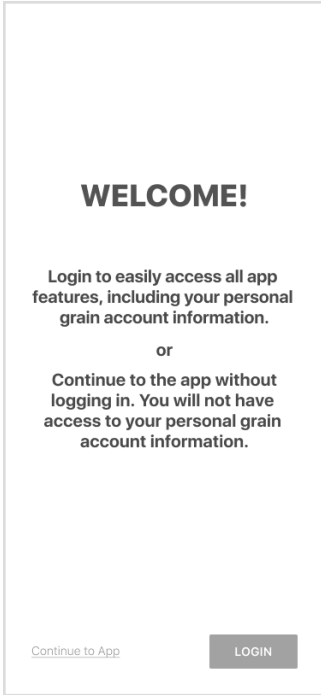

MINNEOLA COOP INC. LOGIN INSTRUCTIONS

1 Install 'Minneola Coop Inc.' from the App or Play Store.

2

Select Login

3

Enter Your Phone
Number with Area Code

4

Enter the Code
from the text message