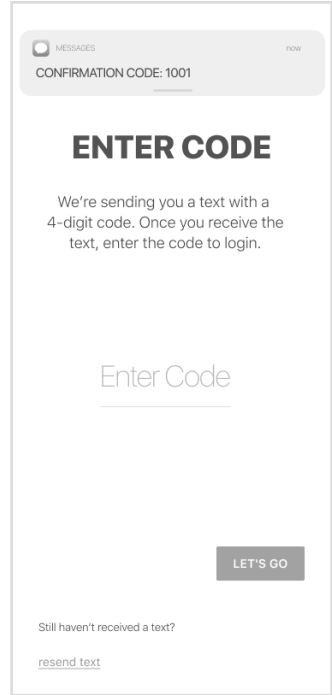

MAYFIELD GRAIN CO. LOGIN INSTRUCTIONS

1 Install 'Mayfield Grain Co.' from the App or Play Store.

2

Select Login

3

Enter Your Phone
Number with Area Code

4

Enter the Code
from the text message