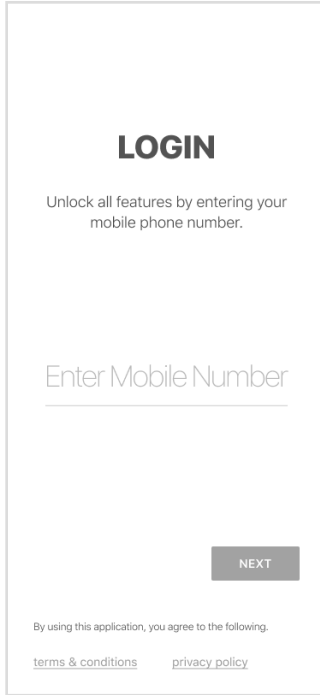

# GRAINSCONNECT LOGIN INSTRUCTIONS

**1** Install 'GrainsConnect' from the App or Play Store.

**2**

Select Login

**3**

Enter Your Phone  
Number with Area Code

**4**

Enter the Code  
from the text message