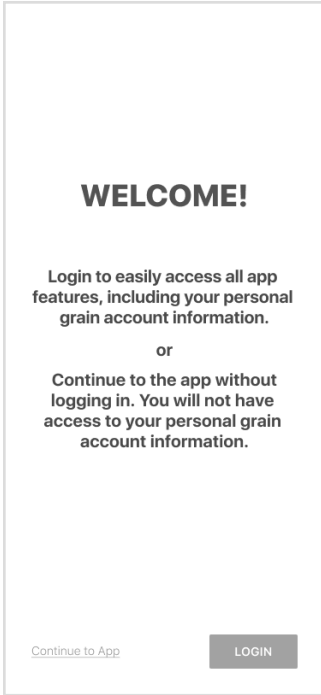

# GRAINSCONNECT LOGIN INSTRUCTIONS

**1** Install 'GrainsConnect' from the App or Play Store.

**2**

Select Login

**3**

Enter Your Phone  
Number with Area Code

**4**

Enter the Code  
from the text message