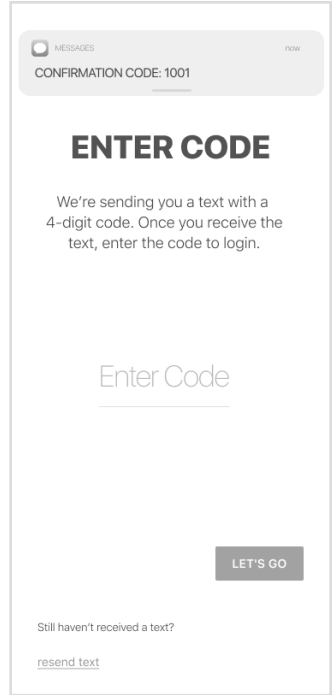

# GRAINSCONNECT LOGIN INSTRUCTIONS

**1** Install 'GrainsConnect' from the App or Play Store.

**2**

Select Login

**3**

Enter Your Phone  
Number with Area Code

**4**

Enter the Code  
from the text message