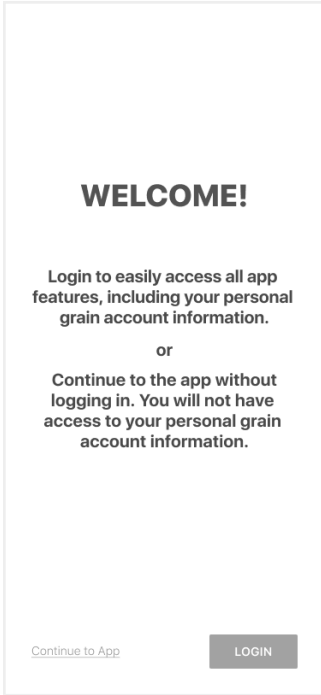

PRAIRIE AG PARTNER LOGIN INSTRUCTIONS

1 Install 'Prairie Ag Partner' from the App or Play Store.

2

Select Login

3

Enter Your Phone
Number with Area Code

4

Enter the Code
from the text message