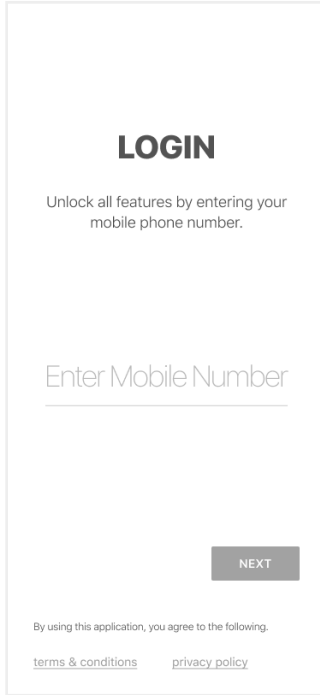

PRAIRIE AG PARTNER LOGIN INSTRUCTIONS

1 Install 'Prairie Ag Partner' from the App or Play Store.

2

Select Login

3

Enter Your Phone
Number with Area Code

4

Enter the Code
from the text message