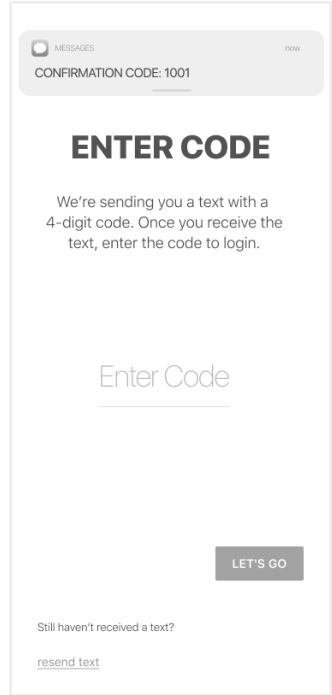

PRAIRIE AG PARTNER LOGIN INSTRUCTIONS

1 Install 'Prairie Ag Partner' from the App or Play Store.

2

Select Login

3

Enter Your Phone
Number with Area Code

4

Enter the Code
from the text message