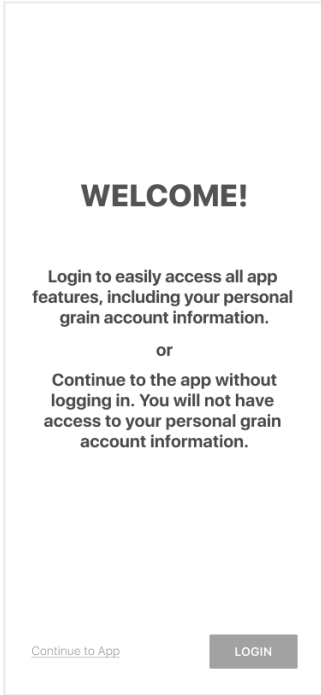

BURGESS GRAIN CO. LOGIN INSTRUCTIONS

1 Install 'Burgess Grain Co.' from the App or Play Store.

2

Select Login

3

Enter Your Phone
Number with Area Code

4

Enter the Code
from the text message