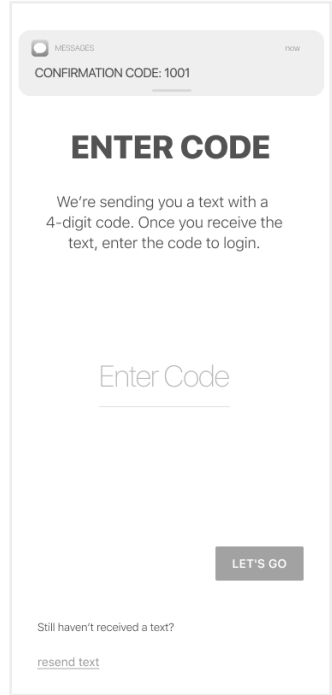

BURGESS GRAIN CO. LOGIN INSTRUCTIONS

1 Install 'Burgess Grain Co.' from the App or Play Store.

2

Select Login

3

Enter Your Phone
Number with Area Code

4

Enter the Code
from the text message