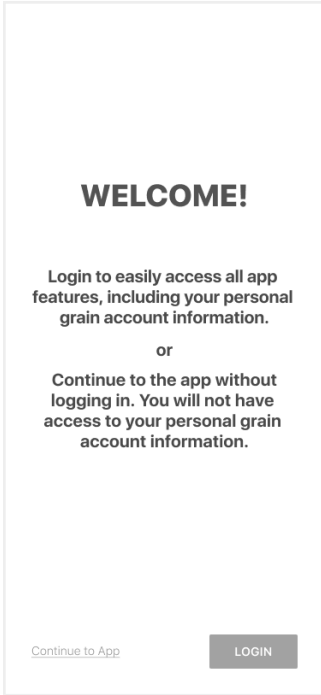

MICHIGAN AG LOGIN INSTRUCTIONS

1 Install 'Michigan Ag' from the App or Play Store.

2

Select Login

3

Enter Your Phone
Number with Area Code

4

Enter the 4-Digit PIN
from the text message