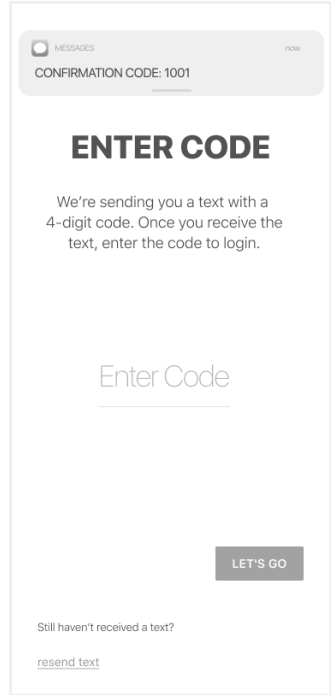

MICHIGAN AG LOGIN INSTRUCTIONS

1 Install 'Michigan Ag' from the App or Play Store.

2

Select Login

3

Enter Your Phone
Number with Area Code

4

Enter the 4-Digit PIN
from the text message