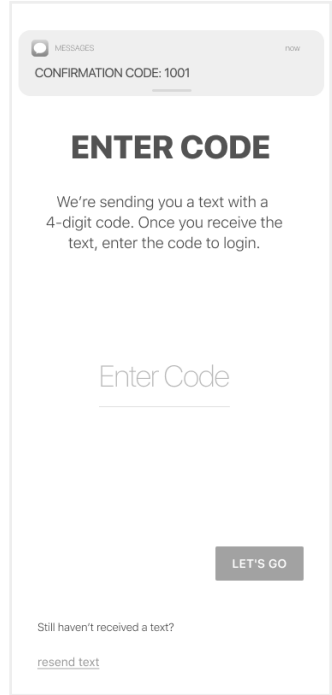

KAAPA ETHANOL LOGIN INSTRUCTIONS

1 Install 'KAAPA Ethanol' from the App or Play Store.

2

Select Login

3

Enter Your Phone
Number with Area Code

4

Enter the Code
from the text message