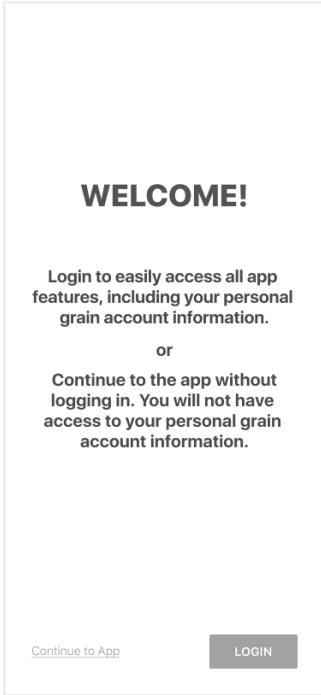

KAAPA ETHANOL LOGIN INSTRUCTIONS

1 Install 'KAAPA Ethanol' from the App or Play Store.

2

Select Login

3

Enter Your Phone
Number with Area Code

4

Enter the Code
from the text message