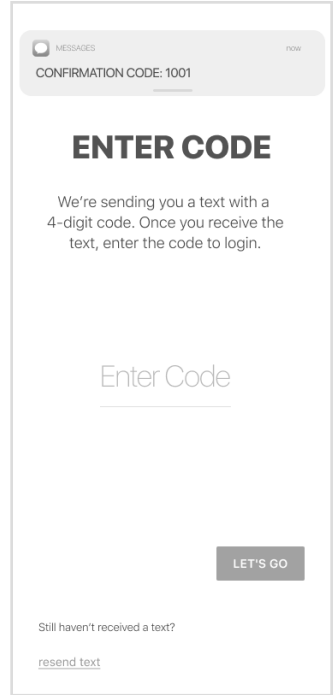

FARMER COOP WESTERN OKLAHOMA LOGIN INSTRUCTIONS

1 Install 'Farmer Coop Western Oklahoma' from the App or Play Store.

2

Select Login

3

Enter Your Phone
Number with Area Code

4

Enter the Code
from the text message