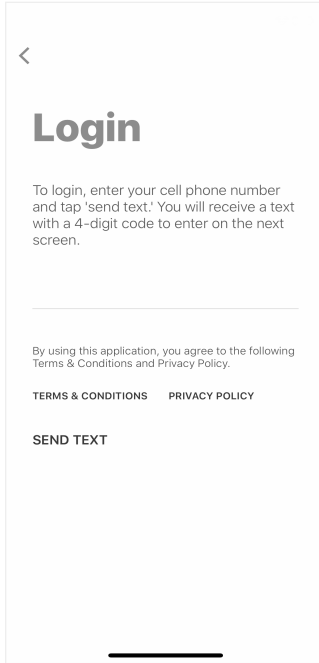

# OBION GRAIN CO. LOGIN INSTRUCTIONS

**1** Install 'Obion Grain Co.' from the App or Play Store.

**2**

Select Login

**3**

Enter Your Phone  
Number with Area Code

**4**

Enter the 4-Digit PIN  
from the text message