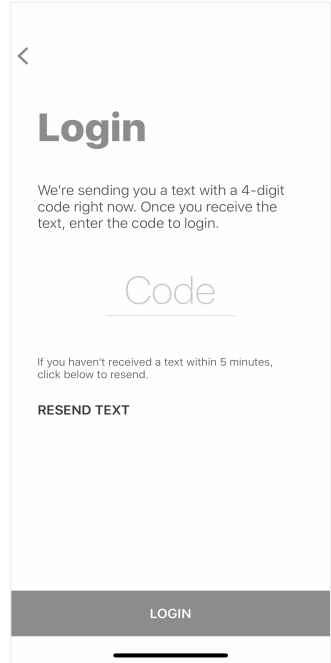

# OBION GRAIN CO. LOGIN INSTRUCTIONS

**1** Install 'Obion Grain Co.' from the App or Play Store.

**2**

Select Login

**3**

Enter Your Phone  
Number with Area Code

**4**

Enter the 4-Digit PIN  
from the text message