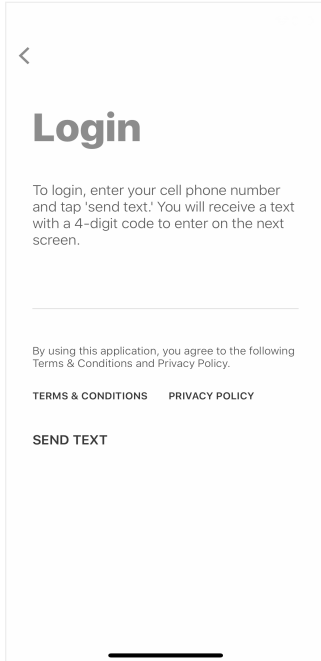

# ROCK RIVER LUMBER & GRAIN LOGIN INSTRUCTIONS

1 Install 'Rock River Lumber & Grain' from the App or Play Store.

2

Select Login

3

Enter Your Phone  
Number with Area Code

4

Enter the 4-Digit PIN  
from the text message