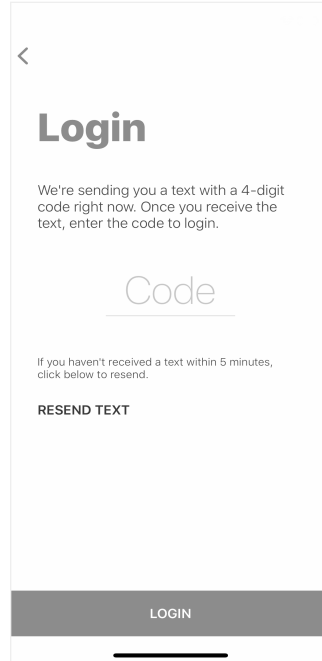

# ROCK RIVER LUMBER & GRAIN LOGIN INSTRUCTIONS

1 Install 'Rock River Lumber & Grain' from the App or Play Store.

2

Select Login

3

Enter Your Phone  
Number with Area Code

4

Enter the 4-Digit PIN  
from the text message