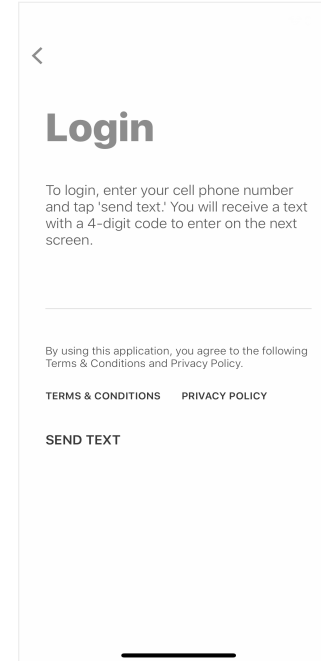

# ROCK RIVER LUMBER & GRAIN LOGIN INSTRUCTIONS

1 Install 'Rock River Lumber & Grain' from the App or Play Store.

2

Select Login

3

Enter Your Phone  
Number with Area Code

4

Enter the 4-Digit PIN  
from the text message