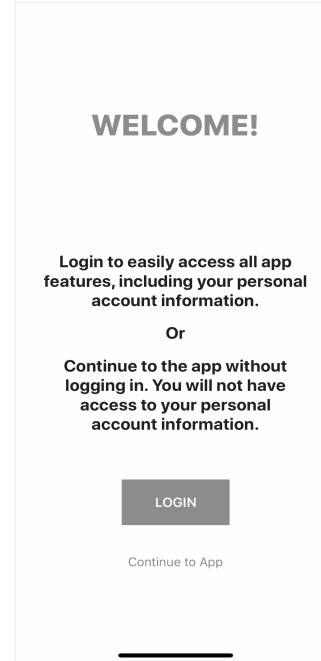

# ROCK RIVER LUMBER & GRAIN LOGIN INSTRUCTIONS

1 Install 'Rock River Lumber & Grain' from the App or Play Store.

2

Select Login

3

Enter Your Phone  
Number with Area Code

4

Enter the 4-Digit PIN  
from the text message