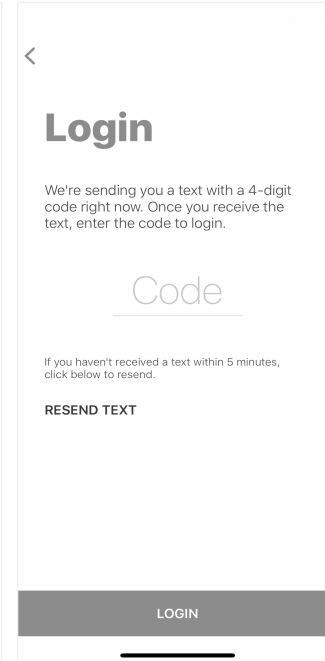

# ROCK RIVER LUMBER & GRAIN LOGIN INSTRUCTIONS

1 Install 'Rock River Lumber & Grain' from the App or Play Store.

2

Select Login

3

Enter Your Phone  
Number with Area Code

4

Enter the 4-Digit PIN  
from the text message