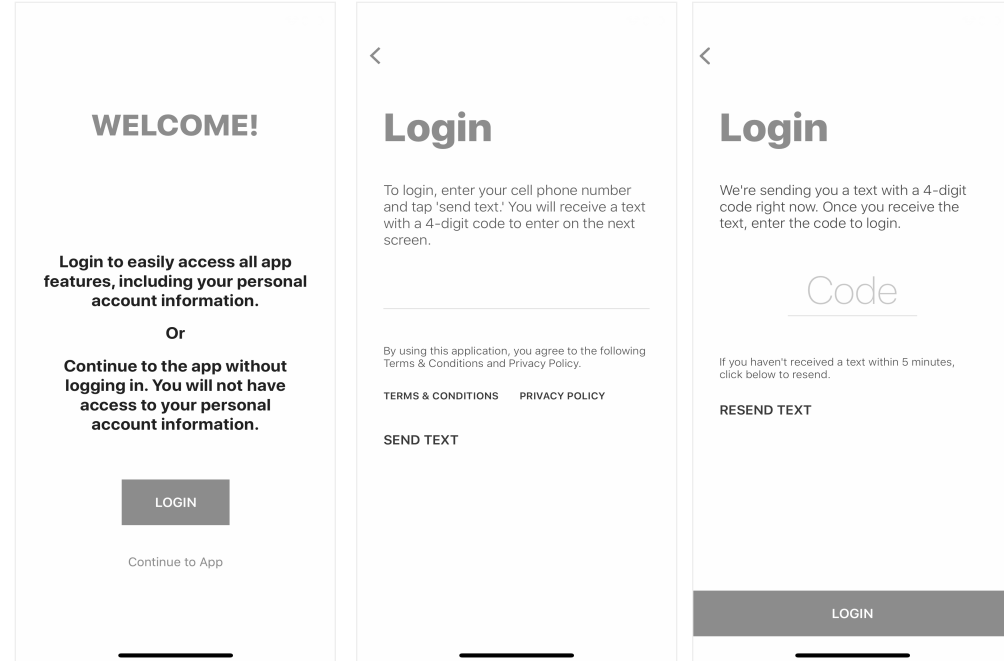

# STAFFORD COUNTY FLOUR MILLS CO. LOGIN INSTRUCTIONS

1 Install 'Stafford County Flour Mills' from the App or Play Store.

2

Select Login

3

Enter Your Phone  
Number with Area Code

4

Enter the 4-Digit PIN  
from the text message

## Login & Done!

No messy usernames or passwords to remember.

If you have any trouble logging in, please give us a call at (620) 458-4121.