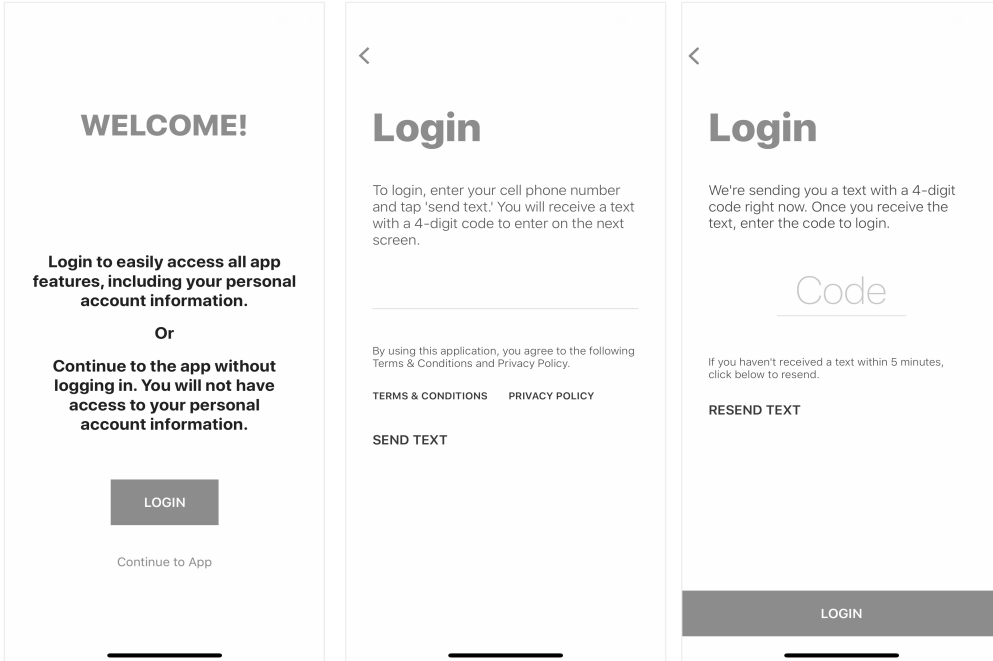

# STAFFORD COUNTY FLOUR MILLS CO. LOGIN INSTRUCTIONS

1 Install 'Stafford County Flour Mills' from the App or Play Store.

2

Select Login

3

Enter Your Phone  
Number with Area Code

4

Enter the 4-Digit PIN  
from the text message